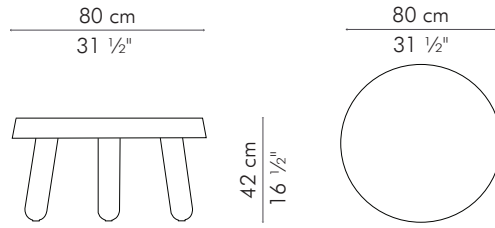

## COFFEE TABLE, large

INDOOR

- 14.5 kg / 32 lbs
- 23 kg / 50.5 lbs
- 0.33 m<sup>3</sup>

INDOOR maple, fiberglass

## COFFEE TABLE, small

INDOOR

- 10.5 kg / 23.5 lbs
- 18 kg / 37 lbs
- 0.18 m<sup>3</sup>

INDOOR maple, fiberglass