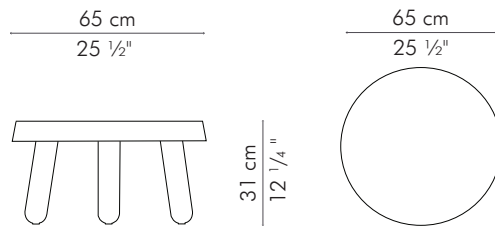

## COFFEE TABLE, large

INDOOR

- 14.5 kg / 32 lbs
- 23 kg / 50.5 lbs
- 0.33 m<sup>3</sup>

INDOOR maple, fiberglass

## COFFEE TABLE, small

INDOOR

- 10.5 kg / 23.5 lbs
- 18 kg / 37 lbs
- 0.18 m<sup>3</sup>

INDOOR maple, fiberglass