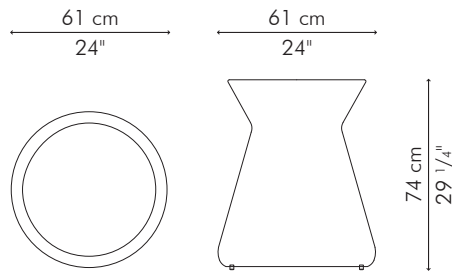

### OUTDOOR

 10.5 kg / 23 lbs

 14 kg / 31 lbs

 0.30 m<sup>3</sup>

Standard glass size:  
100 cm Ø x 12 mm thickness  
(39 1/2" Ø x 1/2"), pencil edge, frosted

OUTDOOR polyethylene, nylon, steel

Black

TDHG-BL-2429OD-G