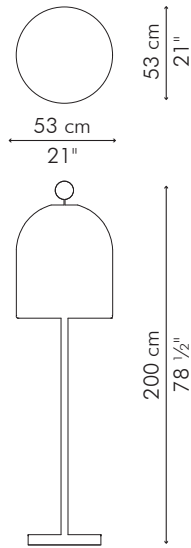

FLOOR LAMP, medium

 16 kg / 35.5 lbs

 19 kg / 41.5 lbs

 0.26 m³

1 x 5 watts

Portable pre-wired lamp
12 Volts, MR16 (GU5.3) LED
110V 60Hz / 230V 50Hz

INDOOR rattan, powdercoated steel, aluminum mesh

Teal