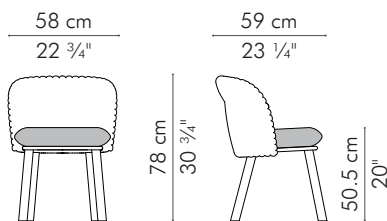

SIDE CHAIR

INDOOR

	8 kg / 17.5 lbs
	12 kg / 26.5 lbs
	0.31 m ³
	SEAT 0.60 m / 0.65 yds

INDOOR velvet, maple, steel

	Ivory	CSKT-N-2230-IV		Deep Green	CSKT-N-2230-DP
	Pebble Gray	CSKT-N-2230-PG		Royal Blue	CSKT-N-2230-RB
	Chestnut	CSKT-N-2230-CH		Black	CSKT-N-2230-BL

SIDE CHAIR, outdoor

OUTDOOR

	11 kg / 24.5 lbs
	18 kg / 39 lbs
	0.31 m ³
	SEAT 0.60 m / 0.65 yds

OUTDOOR fabric, polyethylene, aluminum

CSKT-AL-22300D

Hampton Mid Grey

CSKT-HR-22300D

Canvas Spa