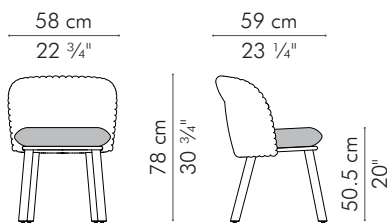

SIDE CHAIR

INDOOR

	8 kg / 17.5 lbs
	12 kg / 26.5 lbs
	0.31 m ³
	SEAT 0.60 m / 0.65 yds

INDOOR velvet, maple, steel

	Ivory	CSKT-N-2230-IV		Deep Green	CSKT-N-2230-DP
	Pebble Gray	CSKT-N-2230-PG		Royal Blue	CSKT-N-2230-RB
	Chestnut	CSKT-N-2230-CH		Black	CSKT-N-2230-BL

SIDE CHAIR, outdoor

OUTDOOR

	11 kg / 24.5 lbs
	18 kg / 39 lbs
	0.31 m ³
	SEAT 0.60 m / 0.65 yds

OUTDOOR fabric, polyethylene, aluminum

CSKT-AL-22300D

Hampton Mid Grey

CSKT-HR-22300D

Canvas Spa