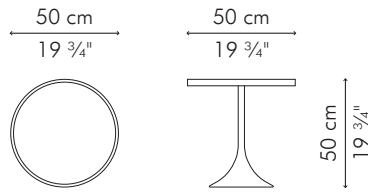

## OCCASIONAL TABLE, 50

INDOOR

 5.5 kg / 12 lbs

 7.5 kg / 17 lbs

 0.18 m<sup>3</sup>

INDOOR rattan, high-pressure laminate, maple

Ash

TOLN-A-1919