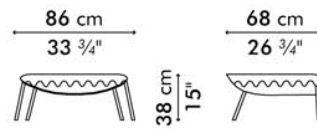

DRAGNET

KENNETH COBONPUE

LOUNGE CHAIR

🏠 polycotton, steel, stainless steel

⚙️ outdoor fabric, steel, stainless steel

DRAGNET

Lounge Chair

	INDOOR	OUTDOOR
31.5 kg / 70 lbs	31.5 kg / 70 lbs	31.5 kg / 70 lbs
38.5 kg / 85 lbs	38.5 kg / 85 lbs	38.5 kg / 85 lbs
1.34 m ³	1.34 m ³	1.34 m ³
SEAT	1.90 m / 2.20 yds	
PILLOWS	1 pcs 69x69 cm / 27"x27"	1.20 m / 1.30 yds

Ottoman

	INDOOR	OUTDOOR
7 kg / 16 lbs	7 kg / 16 lbs	7 kg / 16 lbs
10 kg / 22 lbs	10 kg / 22 lbs	10 kg / 22 lbs
0.28 m ³	0.28 m ³	0.28 m ³
SEAT	2.05 m / 2.25 yds	

INDOOR polycotton, steel, stainless steel