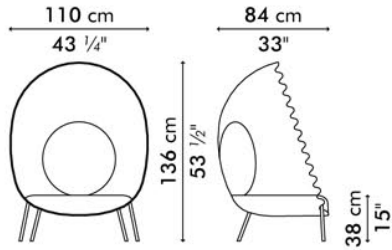

DRAGNET

KENNETH COBONPUE

LOUNGE CHAIR

🏠 polycotton, steel, stainless steel

⚙️ outdoor fabric, steel, stainless steel

DRAGNET

Lounge Chair

	INDOOR	OUTDOOR
31.5 kg / 70 lbs	31.5 kg / 70 lbs	31.5 kg / 70 lbs
38.5 kg / 85 lbs	38.5 kg / 85 lbs	38.5 kg / 85 lbs
1.34 m ³	1.34 m ³	1.34 m ³
SEAT	1.90 m / 2.20 yds	
PILLOWS	1 pcs 69x69 cm / 27"x27"	1.20 m / 1.30 yds

Ottoman

	INDOOR	OUTDOOR
7 kg / 16 lbs	7 kg / 16 lbs	7 kg / 16 lbs
10 kg / 22 lbs	10 kg / 22 lbs	10 kg / 22 lbs
0.28 m ³	0.28 m ³	0.28 m ³
SEAT	2.05 m / 2.25 yds	

INDOOR polycotton, steel, stainless steel