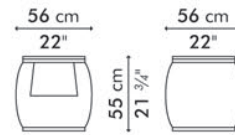

# MATILDA

KENETHCOBONPUE

COFFEE TABLE  
END TABLE

🏠 rattan, steel

⚙️ polyethylene fiber, steel

**MATILDA**  
Coffee Table

Standard glass size:  
71 cm D x 121 cm W x 10 mm thickness  
(47 3/4" x 28" x 3/8")

	INDOOR	OUTDOOR	GLASS
	17 kg / 38 lbs	20 kg / 44 lbs	20 kg / 44 lbs
	0.51 m <sup>3</sup>	0.51 m <sup>3</sup>	0.18 m <sup>3</sup>

End Table

Standard glass size:  
39.5 cm D x 39.5 cm W x 6 mm thickness  
(15 1/2" x 15 1/2" x 1/4")

	INDOOR	OUTDOOR	GLASS
	6 kg / 13 lbs	9 kg / 20 lbs	4 kg / 9 lbs
	0.18 m <sup>3</sup>	0.18 m <sup>3</sup>	0.05 m <sup>3</sup>

End Table, round

Standard wood/glass size: (indoor/outdoor)  
TOP 45 cm Ø x 6 mm thickness  
(17 3/4" x 1/4")  
SHELF 50.5 cm Ø x 6 mm thickness  
(20" x 1/4")

	INDOOR	OUTDOOR	GLASS
	5.5 kg / 12 lbs	8 kg / 18 lbs	top 2.5 kg / 6 lbs shelf 3 kg / 7 lbs
	0.19 m <sup>3</sup>	0.19 m <sup>3</sup>	0.09 m <sup>3</sup>

INDOOR rattan, steel

brown

OUTDOOR polyethylene fiber, steel