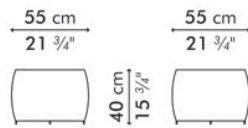

# MATILDA

KENETHCOBONPUE

COFFEE TABLE  
END TABLE

🏠 rattan, steel

⚙️ polyethylene fiber, steel

**MATILDA**  
Coffee Table

Standard glass size:  
71 cm D x 121 cm W x 10 mm thickness  
(47 3/4" x 28" x 3/8")

	INDOOR	OUTDOOR	GLASS
	17 kg / 38 lbs	20 kg / 44 lbs	20 kg / 44 lbs
	0.51 m <sup>3</sup>	0.51 m <sup>3</sup>	0.18 m <sup>3</sup>

End Table

Standard glass size:  
39.5 cm D x 39.5 cm W x 6 mm thickness  
(15 1/2" x 15 1/2" x 1/4")

	INDOOR	OUTDOOR	GLASS
	6 kg / 13 lbs	9 kg / 20 lbs	4 kg / 9 lbs
	0.18 m <sup>3</sup>	0.18 m <sup>3</sup>	0.05 m <sup>3</sup>

End Table, round

Standard wood/glass size: (indoor/outdoor)  
TOP 45 cm Ø x 6 mm thickness  
(17 3/4" x 1/4")  
SHELF 50.5 cm Ø x 6 mm thickness  
(20" x 1/4")

	INDOOR	OUTDOOR	GLASS
	5.5 kg / 12 lbs	8 kg / 18 lbs	top 2.5 kg / 6 lbs shelf 3 kg / 7 lbs
	0.19 m <sup>3</sup>	0.19 m <sup>3</sup>	0.09 m <sup>3</sup>

INDOOR rattan, steel

brown

OUTDOOR polyethylene fiber, steel