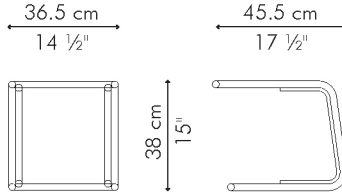

MERMAID

KENETHCOBONPUE

CHAISE LOUNGE
END TABLE

☼ polyethylene fiber, aluminum

MERMAID

Chaise Lounge

OUTDOOR

-  12.5 kg / 28 lbs
-  17 kg / 37 lbs
-  1.26 m³
-  0.63 m / 0.69 yds

End Table

OUTDOOR

-  3.5 kg / 8 lbs
-  4.5 kg / 10 lbs
-  0.08 m³

OUTDOOR polyethylene fiber, aluminum

white

brown

silver