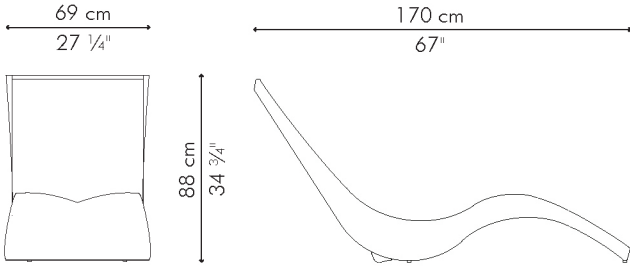

MERMAID

KENETHCOBONPUE

CHAISE LOUNGE
END TABLE

☼ polyethylene fiber, aluminum

MERMAID

Chaise Lounge

OUTDOOR

-  12.5 kg / 28 lbs
-  17 kg / 37 lbs
-  1.26 m³
-  0.63 m / 0.69 yds

End Table

OUTDOOR

-  3.5 kg / 8 lbs
-  4.5 kg / 10 lbs
-  0.08 m³

OUTDOOR polyethylene fiber, aluminum

white

brown

silver