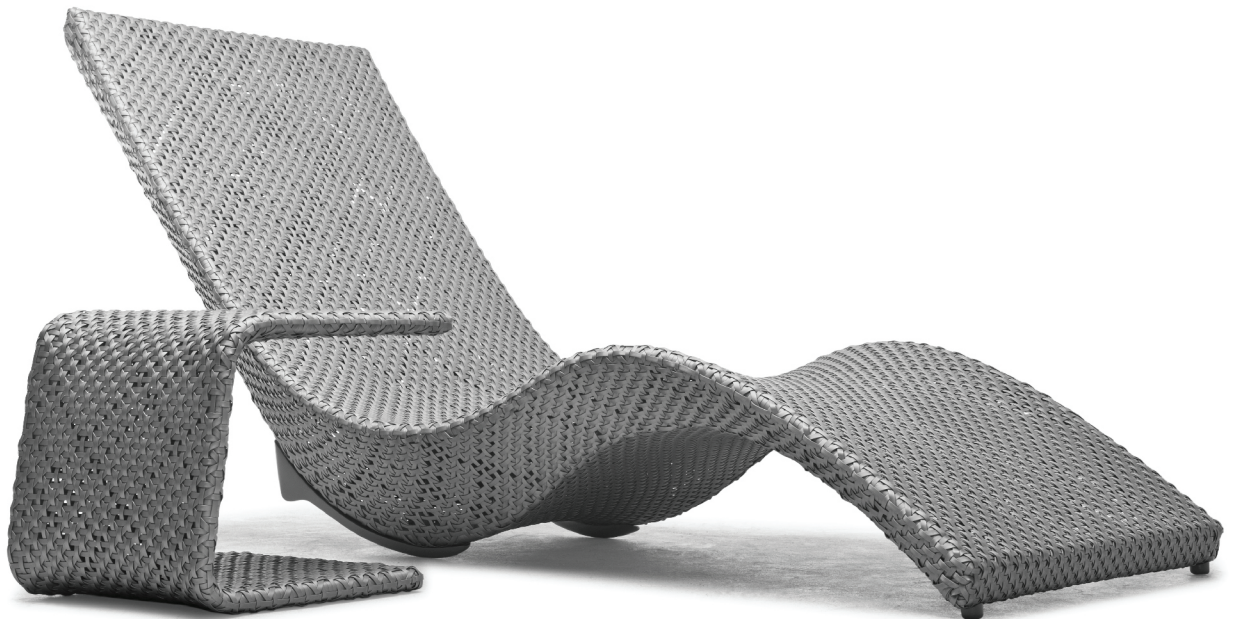

MERMAID

KENETHCOBONPUE

CHAISE LOUNGE
END TABLE

☼ polyethylene fiber, aluminum

MERMAID

Chaise Lounge

OUTDOOR

-  12.5 kg / 28 lbs
-  17 kg / 37 lbs
-  1.26 m³
-  0.63 m / 0.69 yds

End Table

OUTDOOR

-  3.5 kg / 8 lbs
-  4.5 kg / 10 lbs
-  0.08 m³

OUTDOOR polyethylene fiber, aluminum

white

brown

silver