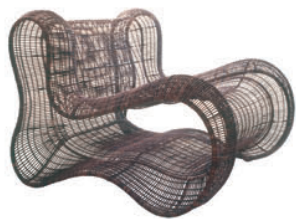

PIGALLE

KENETHCOBONPUE

EASY ARMCHAIR

🏠 abaca, nylon twine, steel

⚙️ polyethylene fiber, nylon twine, steel

PIGALLE

Easy Armchair

with optional seat cushion

| | INDOOR | OUTDOOR |
|--|-------------------|----------------|
|  | 22 kg / 49 lbs | 25 kg / 55 lbs |
|  | 0.85 m³ | 0.85 m³ |
|  | 1.90 m / 2.10 yds | |

INDOOR abaca, nylon twine, steel

natural

brown

OUTDOOR polyethylene fiber, nylon twine, steel

natural

brown