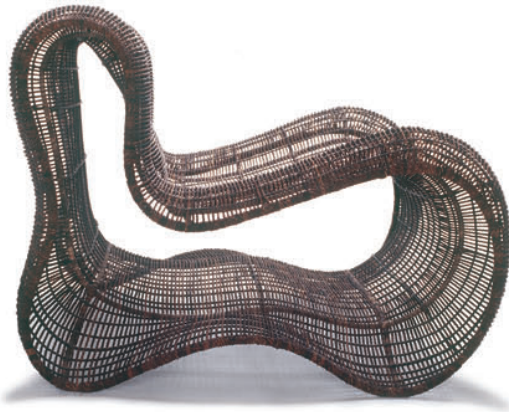

PIGALLE

KENETHCOBONPUE

EASY ARMCHAIR

🏠 abaca, nylon twine, steel

⚙️ polyethylene fiber, nylon twine, steel

PIGALLE

Easy Armchair

with optional seat cushion

| | INDOOR | OUTDOOR |
|--|-------------------|----------------|
|  | 22 kg / 49 lbs | 25 kg / 55 lbs |
|  | 0.85 m³ | 0.85 m³ |
|  | 1.90 m / 2.10 yds | |

INDOOR abaca, nylon twine, steel

natural

brown

OUTDOOR polyethylene fiber, nylon twine, steel

natural

brown