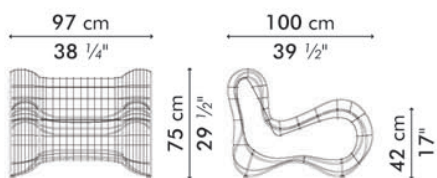

PIGALLE

KENETHCOBONPUE

EASY ARMCHAIR

🏠 abaca, nylon twine, steel

⚙️ polyethylene fiber, nylon twine, steel

PIGALLE

Easy Armchair

with optional seat cushion

| | INDOOR | OUTDOOR |
|--|-------------------|----------------|
|  | 22 kg / 49 lbs | 25 kg / 55 lbs |
|  | 0.85 m³ | 0.85 m³ |
|  | 1.90 m / 2.10 yds | |

INDOOR abaca, nylon twine, steel

natural

brown

OUTDOOR polyethylene fiber, nylon twine, steel