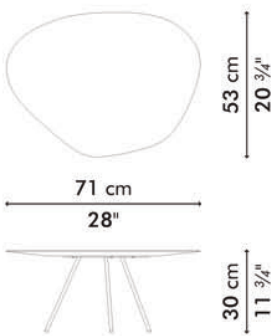

# PEBBLE

KENETHCOBONPUE

COFFEE TABLE  
END TABLE

🏠 macassar or lauan, steel

# PEBBLE

Coffee Table, medium

 5 kg / 11 lbs

 0.14 m<sup>3</sup>

Coffee Table, small

 3.5 kg / 8 lbs

 0.12 m<sup>3</sup>

End Table, low

 2.5 kg / 6 lbs

 0.08 m<sup>3</sup>

End Table, high

 3 kg / 7 lbs

 0.11 m<sup>3</sup>

INDOOR macassar or lawaan, steel

macassar

black