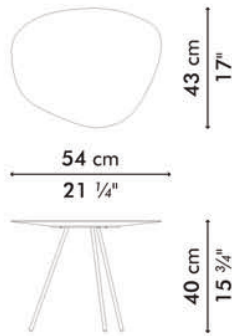

# PEBBLE

Coffee Table, medium

 5 kg / 11 lbs

 0.14 m<sup>3</sup>

Coffee Table, small

 3.5 kg / 8 lbs

 0.12 m<sup>3</sup>

End Table, low

 2.5 kg / 6 lbs

 0.08 m<sup>3</sup>

End Table, high

 3 kg / 7 lbs

 0.11 m<sup>3</sup>

INDOOR macassar or lawaan, steel

macassar

black