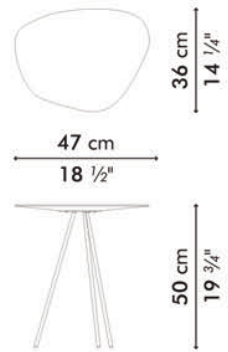

# PEBBLE

Coffee Table, medium

 5 kg / 11 lbs

 0.14 m<sup>3</sup>

Coffee Table, small

 3.5 kg / 8 lbs

 0.12 m<sup>3</sup>

End Table, low

 2.5 kg / 6 lbs

 0.08 m<sup>3</sup>

End Table, high

 3 kg / 7 lbs

 0.11 m<sup>3</sup>

INDOOR macassar or lawaan, steel

macassar

black