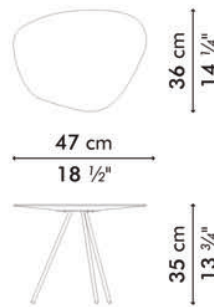

# PEBBLE

Coffee Table, medium

 5 kg / 11 lbs

 0.14 m<sup>3</sup>

Coffee Table, small

 3.5 kg / 8 lbs

 0.12 m<sup>3</sup>

End Table, low

 2.5 kg / 6 lbs

 0.08 m<sup>3</sup>

End Table, high

 3 kg / 7 lbs

 0.11 m<sup>3</sup>

INDOOR macassar or lawaan, steel

macassar

black