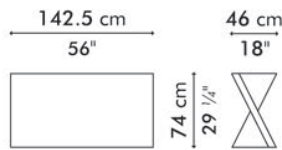

WAVE

KENETHCOBONPUE

DINING TABLE

🏠 ash or lauan or walnut wood

WAVE

Dining Table, large
12 seater

Standard glass size:
110 cm D x 300 cm W x 12 mm thickness
(43 1/4" x 118" x 3/4"), pencil edge

	84 kg / 185 lbs	GLASS	93.5 kg / 206 lbs
	1.59 m ³		0.64 m ³

Dining Table, medium
8 seater

Standard glass size:
100 cm D x 200 cm W x 12 mm thickness
(39 1/2" x 78 3/4" x 3/4"), pencil edge

	52.5 kg / 116 lbs	GLASS	56.5 kg / 125 lbs
	0.99 m ³		0.40 m ³

Dining Table, small
6 seater

Standard glass size:
80 cm D x 160 cm W x 12 mm thickness
(31 1/2" x 63" x 3/4"), pencil edge

	40 kg / 88 lbs	GLASS	36 kg / 79 lbs
	0.71 m ³		0.27 m ³

INDOOR ash or luan or walnut wood

walnut

dark brown