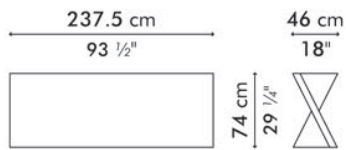

WAVE

KENETHCOBONPUE

DINING TABLE

🏠 ash or lauan or walnut wood

WAVE

Dining Table, large
12 seater

Standard glass size:
110 cm D x 300 cm W x 12 mm thickness
(43 1/4" x 118" x 3/4"), pencil edge

	84 kg / 185 lbs	GLASS	93.5 kg / 206 lbs
	1.59 m ³		0.64 m ³

Dining Table, medium
8 seater

Standard glass size:
100 cm D x 200 cm W x 12 mm thickness
(39 1/2" x 78 3/4" x 3/4"), pencil edge

	52.5 kg / 116 lbs	GLASS	56.5 kg / 125 lbs
	0.99 m ³		0.40 m ³

Dining Table, small
6 seater

Standard glass size:
80 cm D x 160 cm W x 12 mm thickness
(31 1/2" x 63" x 3/4"), pencil edge

	40 kg / 88 lbs	GLASS	36 kg / 79 lbs
	0.71 m ³		0.27 m ³

INDOOR ash or luan or walnut wood

walnut

dark brown