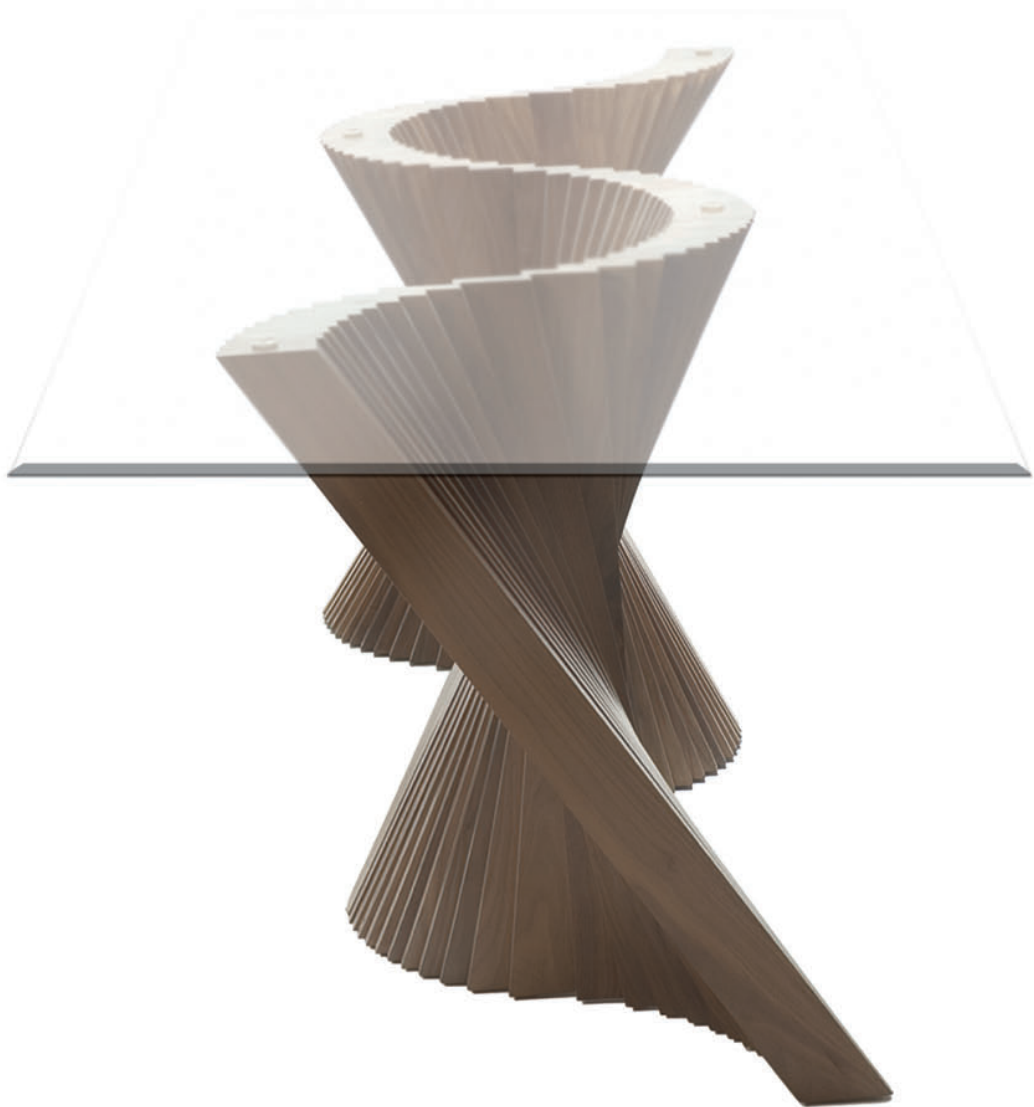

WAVE

KENETHCOBONPUE

DINING TABLE

🏠 ash or lauan or walnut wood

WAVE

Dining Table, large
12 seater

Standard glass size:
110 cm D x 300 cm W x 12 mm thickness
(43 1/4" x 118" x 3/4"), pencil edge

	84 kg / 185 lbs	GLASS	93.5 kg / 206 lbs
	1.59 m ³		0.64 m ³

Dining Table, medium
8 seater

Standard glass size:
100 cm D x 200 cm W x 12 mm thickness
(39 1/2" x 78 3/4" x 3/4"), pencil edge

	52.5 kg / 116 lbs	GLASS	56.5 kg / 125 lbs
	0.99 m ³		0.40 m ³

Dining Table, small
6 seater

Standard glass size:
80 cm D x 160 cm W x 12 mm thickness
(31 1/2" x 63" x 3/4"), pencil edge

	40 kg / 88 lbs	GLASS	36 kg / 79 lbs
	0.71 m ³		0.27 m ³

INDOOR ash or luan or walnut wood

walnut

dark brown