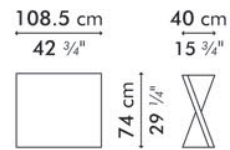

WAVE

KENETHCOBONPUE

DINING TABLE

🏠 ash or lauan or walnut wood

WAVE

Dining Table, large
12 seater

Standard glass size:
110 cm D x 300 cm W x 12 mm thickness
(43 1/4" x 118" x 3/4"), pencil edge

	84 kg / 185 lbs	GLASS	93.5 kg / 206 lbs
	1.59 m ³		0.64 m ³

Dining Table, medium
8 seater

Standard glass size:
100 cm D x 200 cm W x 12 mm thickness
(39 1/2" x 78 3/4" x 3/4"), pencil edge

	52.5 kg / 116 lbs	GLASS	56.5 kg / 125 lbs
	0.99 m ³		0.40 m ³

Dining Table, small
6 seater

Standard glass size:
80 cm D x 160 cm W x 12 mm thickness
(31 1/2" x 63" x 3/4"), pencil edge

	40 kg / 88 lbs	GLASS	36 kg / 79 lbs
	0.71 m ³		0.27 m ³

INDOOR ash or luan or walnut wood

walnut

dark brown