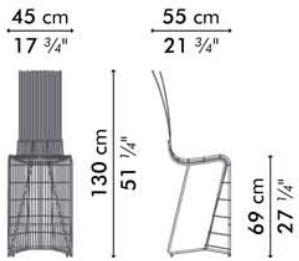

# YODA

KENETHCOBONPUE

BARSTOOL

🏠 rattan, nylon twine, steel

⚙️ pvc, nylon twine, steel

## Barstool

	INDOOR	OUTDOOR
	8.5 kg / 19 lbs	9 kg / 20 lbs
	0.39 m <sup>3</sup>	0.39 m <sup>3</sup>

**INDOOR** rattan, nylon twine, steel

**OUTDOOR** pvc, nylon twine, steel