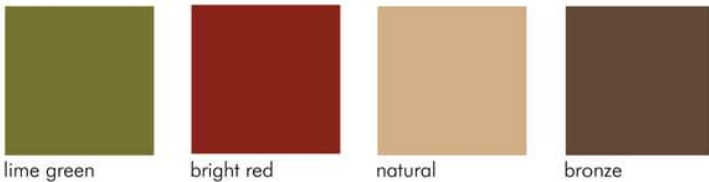

INDOOR	OUTDOOR
	8.5 kg / 19 lbs	9 kg / 20 lbs
	0.39 m³	0.39 m³

INDOOR rattan, nylon twine, steel