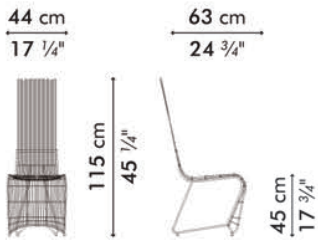

YODA

KENETHCOBONPUE

SIDE CHAIRS

🏠 rattan, nylon twine, steel

YODA

Side Chair

INDOOR

-  6 kg / 13 lbs
-  0.44 m³
-  2
-  SEAT 0.55 m / 0.6 yds