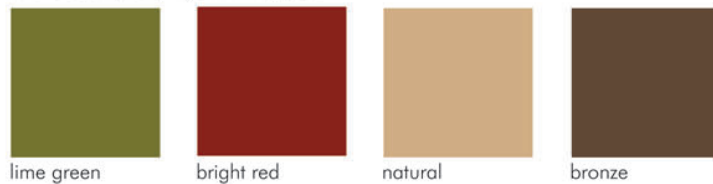

INDOOR

- 6 kg / 13 lbs
- 0.44 m³
- 2
- SEAT 0.55 m / 0.6 yds

INDOOR rattan, nylon twine, steel