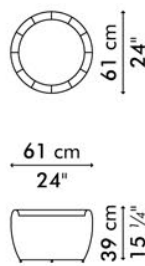

COFFEE TABLES

🏠 abaca, rattan, nylon twine, steel

⚙️ polyethylene fiber, nylon twine, steel

BALOU

Coffee Table, medium

Standard glass size:

MEDIUM 69.5 cm Ø x 10 mm thickness
(27 1/4" Ø x 3/8"), swiped edge, frosted

	INDOOR	OUTDOOR	GLASS
	10 kg / 22 lbs	10.5 kg / 23 lbs	10 kg / 22 lbs
	13.5 kg / 30 lbs	14 kg / 31 lbs	30 kg / 66 lbs
	0.39 m ³	0.39 m ³	0.12 m ³

Coffee Table, small

Standard glass size:

SMALL 44.5 cm Ø x 6 mm thickness
(17 1/2" Ø x 1/4"), swiped edge, frosted

	INDOOR	OUTDOOR	GLASS
	6.5 kg / 14 lbs	7 kg / 15 lbs	2.5 kg / 6 lbs
	8.5 kg / 19 lbs	9 kg / 20 lbs	16.5 kg / 36 lbs
	0.17 m ³	0.17 m ³	0.06 m ³

INDOOR abaca, rattan, nylon twine, steel

natural

brown

OUTDOOR polyethylene fiber, nylon twine, steel