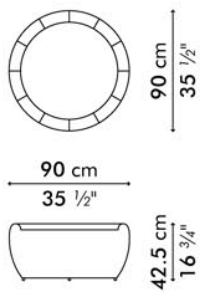

COFFEE TABLES

🏠 abaca, rattan, nylon twine, steel

⚙️ polyethylene fiber, nylon twine, steel

BALOU

Coffee Table, medium

Standard glass size:

MEDIUM 69.5 cm Ø x 10 mm thickness
(27 1/4" Ø x 3/8"), swiped edge, frosted

	INDOOR	OUTDOOR	GLASS
	10 kg / 22 lbs	10.5 kg / 23 lbs	10 kg / 22 lbs
	13.5 kg / 30 lbs	14 kg / 31 lbs	30 kg / 66 lbs
	0.39 m ³	0.39 m ³	0.12 m ³

Coffee Table, small

Standard glass size:

SMALL 44.5 cm Ø x 6 mm thickness
(17 1/2" Ø x 1/4"), swiped edge, frosted

	INDOOR	OUTDOOR	GLASS
	6.5 kg / 14 lbs	7 kg / 15 lbs	2.5 kg / 6 lbs
	8.5 kg / 19 lbs	9 kg / 20 lbs	16.5 kg / 36 lbs
	0.17 m ³	0.17 m ³	0.06 m ³

INDOOR abaca, rattan, nylon twine, steel

natural

brown

OUTDOOR polyethylene fiber, nylon twine, steel