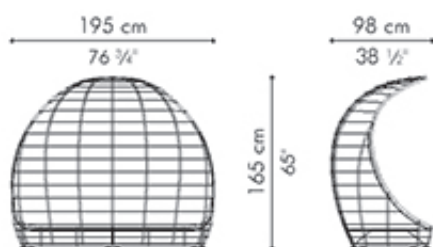

VOYAGE

KENETHCOBONPUE

DAYBED

polyethylene, nylon, steel

VOYAGE

Daybed

 52.5 kg / 116 lbs

 93.5 kg / 206 lbs

 3.33 m³

 SEAT 4.45 m / 4.95 yds

PILLOWS 3 pc 56 x 56 cm / 22" x 22"
1.95 m / 2.10 yds
4 pc 46 x 46 cm / 18" x 18"
2.20 m / 2.40 yds
3 pc 49 x 33 cm / 19" x 13"
1.20 m / 1.30 yds

OUTDOOR polyethylene, nylon, steel

brown

whitewash

LE PETIT VOYAGE

Crib

INDOOR

 12 kg / 26 lbs

 15 kg / 33 lbs

 0.74 m³

 2.35 m / 2.60 yds

INDOOR: abaca or buri, nylon, steel

brown