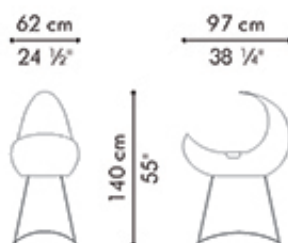

 3.33 m³

 SEAT 4.45 m / 4.95 yds

PILLOWS 3 pc 56 x 56 cm / 22" x 22"
1.95 m / 2.10 yds
4 pc 46 x 46 cm / 18" x 18"
2.20 m / 2.40 yds
3 pc 49 x 33 cm / 19" x 13"
1.20 m / 1.30 yds

OUTDOOR polyethylene, nylon, steel

brown

whitewash

LE PETIT VOYAGE

Crib

INDOOR

 12 kg / 26 lbs

 15 kg / 33 lbs

 0.74 m³

 2.35 m / 2.60 yds

INDOOR: abaca or buri, nylon, steel

brown