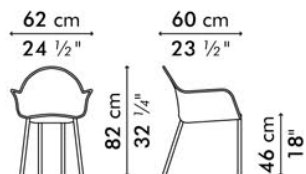

# AMAYA

Armchair

 7.5 kg / 17 lbs

 18.5 kg / 41 lbs

 0.41 m<sup>3</sup>

 3

 2

---