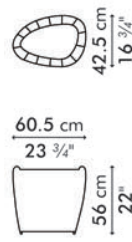

## Coffee Tables

Standard glass size:

- LARGE** 62.5 cm D x 95 cm W x 10 mm thickness  
(24 1/2" x 37 1/4" x 3/8"), frosted, swiped edge
- MEDIUM** 43 cm D x 74.5 cm W x 10 mm thickness  
(17" x 29 3/8" x 3/8"), frosted, swiped edge

large

medium

	INDOOR	OUTDOOR	GLASS
 <b>LARGE</b>	10.5 kg / 23 lbs	14 kg / 31 lbs	11 kg / 24 lbs
<b>MEDIUM</b>	9.5 kg / 21 lbs	10 kg / 22 lbs	6 kg / 13 lbs
 <b>LARGE</b>	0.44 m <sup>3</sup>	0.44 m <sup>3</sup>	0.14 m <sup>3</sup>
<b>MEDIUM</b>	0.23 m <sup>3</sup>	0.23 m <sup>3</sup>	0.09 m <sup>3</sup>

## End Table

Standard glass size:

- 45.5 cm D x 28 cm W x 6 mm thickness  
(18" x 11" W x 1/4"), frosted, swiped edge

	INDOOR	OUTDOOR	GLASS
 <b>LARGE</b>	7 kg / 15 lbs	8.5 kg / 19 lbs	2 kg / 4 lbs
 <b>LARGE</b>	0.16 m <sup>3</sup>	0.16 m <sup>3</sup>	0.04 m <sup>3</sup>