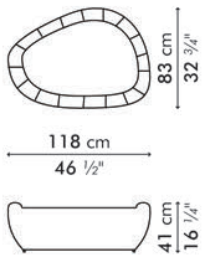

## Coffee Tables

Standard glass size:

- LARGE** 62.5 cm D x 95 cm W x 10 mm thickness  
(24 1/2" x 37 1/4" x 3/8"), frosted, swiped edge
- MEDIUM** 43 cm D x 74.5 cm W x 10 mm thickness  
(17" x 29 3/8" x 3/8"), frosted, swiped edge

large

medium

	INDOOR	OUTDOOR	GLASS
 <b>LARGE</b>	10.5 kg / 23 lbs	14 kg / 31 lbs	11 kg / 24 lbs
<b>MEDIUM</b>	9.5 kg / 21 lbs	10 kg / 22 lbs	6 kg / 13 lbs
 <b>LARGE</b>	0.44 m <sup>3</sup>	0.44 m <sup>3</sup>	0.14 m <sup>3</sup>
<b>MEDIUM</b>	0.23 m <sup>3</sup>	0.23 m <sup>3</sup>	0.09 m <sup>3</sup>

## End Table

Standard glass size:

- 45.5 cm D x 28 cm W x 6 mm thickness  
(18" x 11" W x 1/4"), frosted, swiped edge

	INDOOR	OUTDOOR	GLASS
 <b>LARGE</b>	7 kg / 15 lbs	8.5 kg / 19 lbs	2 kg / 4 lbs
 <b>LARGE</b>	0.16 m <sup>3</sup>	0.16 m <sup>3</sup>	0.04 m <sup>3</sup>