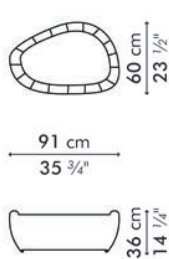

## Coffee Tables

Standard glass size:

- LARGE** 62.5 cm D x 95 cm W x 10 mm thickness  
(24 1/2" x 37 1/4" x 3/8"), frosted, swiped edge
- MEDIUM** 43 cm D x 74.5 cm W x 10 mm thickness  
(17" x 29 3/8" x 3/8"), frosted, swiped edge

large

medium

	INDOOR	OUTDOOR	GLASS
 <b>LARGE</b>	10.5 kg / 23 lbs	14 kg / 31 lbs	11 kg / 24 lbs
<b>MEDIUM</b>	9.5 kg / 21 lbs	10 kg / 22 lbs	6 kg / 13 lbs
 <b>LARGE</b>	0.44 m <sup>3</sup>	0.44 m <sup>3</sup>	0.14 m <sup>3</sup>
<b>MEDIUM</b>	0.23 m <sup>3</sup>	0.23 m <sup>3</sup>	0.09 m <sup>3</sup>

## End Table

Standard glass size:

- 45.5 cm D x 28 cm W x 6 mm thickness  
(18" x 11" W x 1/4"), frosted, swiped edge

	INDOOR	OUTDOOR	GLASS
 <b>LARGE</b>	7 kg / 15 lbs	8.5 kg / 19 lbs	2 kg / 4 lbs
 <b>LARGE</b>	0.16 m <sup>3</sup>	0.16 m <sup>3</sup>	0.04 m <sup>3</sup>