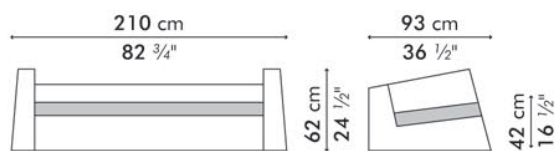

TILT!

KENETHCOBONPUE

SOFA

lauan or walnut wood

TILT! SOFA

 41 kg / 90 lbs

 1.28 m³

 5.20 m / 5.69 yds