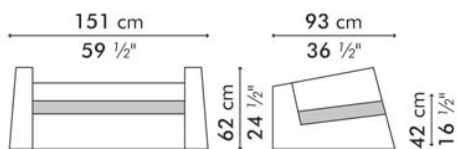

TILT!

KENETHCOBONPUE

EASY ARMCHAIR
LOVESEAT

🏠 lauan or walnut wood

TILT!

Easy Armchair

 19 kg / 42 lbs

 0.59 m³

 1.90 m / 2.15 yds

Loveseat

 30 kg / 66 lbs

 0.94 m³

 4.00 m / 4.50 yds

INDOOR lauan or walnut wood

walnut

dark brown