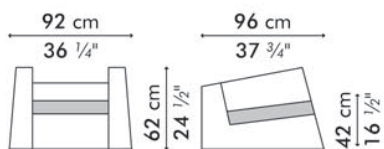

TILT!

KENETHCOBONPUE

EASY ARMCHAIR
LOVESEAT

🏠 lauan or walnut wood

TILT!

Easy Armchair

 19 kg / 42 lbs

 0.59 m³

 1.90 m / 2.15 yds

Loveseat

 30 kg / 66 lbs

 0.94 m³

 4.00 m / 4.50 yds

INDOOR lauan or walnut wood

walnut

dark brown