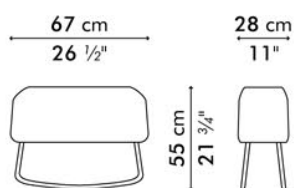

HARRY

KENETHCOBONPUE

ROCKING STOOL

🏠 fabric, foam, stainless steel, plywood

HARRY

Rocking Stool

 9 kg / 20 lbs

 11 kg / 24 lbs

 0.19 m³

INDOOR fabric, foam, stainless steel, plywood

yellow

lime green

moss green

muted red

brown

black