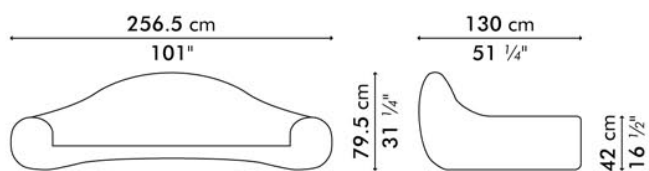

outdoor

INDOOR

OUTDOOR

48 kg / 106 lbs

55 kg / 121 lbs

90 kg / 198 lbs

97 kg / 214 lbs

3.75 m³

3.75 m³

SEAT 4 m / 4.4 yds

PILLOWS 2 pcs 56x56 cm / 22"x22" 1.30 m / 1.40 yds

3 pcs 46x46 cm / 18"x18" 1.65 m / 1.80 yds

2 pcs 46x36 cm / 18"x14" 1.10 m / 1.20 yds

INDOOR abaca, nylon twine, steel

OUTDOOR polyethylene fiber, nylon twine, steel