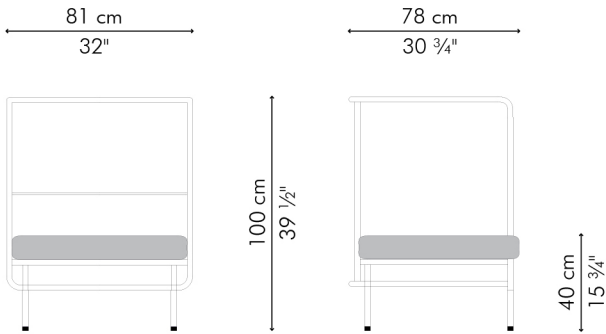

CABARET

KENETHCOBONPUE

EASY ARMCHAIR
LOUNGE CHAIR

🏠 polyester fabric, urethane foam, stainless steel
⚙️ acrylic fabric, reticulated foam, stainless steel

CABARET

Lounge Chair

	INDOOR	OUTDOOR
Weight	21 kg / 46 lbs	21 kg / 46 lbs
Weight	27.5 kg / 61 lbs	27.5 kg / 61 lbs
Volume	0.71 m ³	0.71 m ³
SEAT & BACK PILLOWS		2.30 m / 2.60 yds 1pc 49 x 33 cm / 19" x 13" 0.60 m / 0.65 yds

Easy Armchair

	INDOOR	OUTDOOR
Weight	16 kg / 35 lbs	16 kg / 35 lbs
Weight	21.5 kg / 47 lbs	21.5 kg / 47 lbs
Volume	0.38 m ³	0.38 m ³
SEAT & BACK		2.10 m / 2.35 yds

INDOOR polyester fabric, urethane foam, stainless steel