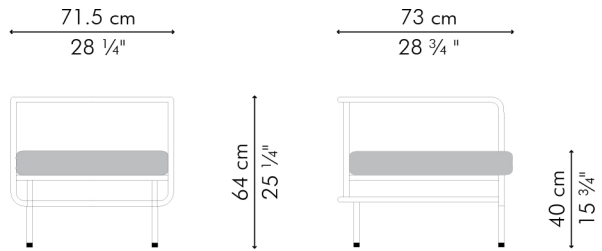

CABARET

KENETHCOBONPUE

EASY ARMCHAIR
LOUNGE CHAIR

🏠 polyester fabric, urethane foam, stainless steel
⚙️ acrylic fabric, reticulated foam, stainless steel

CABARET

Lounge Chair

	INDOOR	OUTDOOR
Weight	21 kg / 46 lbs	21 kg / 46 lbs
Weight	27.5 kg / 61 lbs	27.5 kg / 61 lbs
Volume	0.71 m ³	0.71 m ³
SEAT & BACK PILLOWS		2.30 m / 2.60 yds 1pc 49 x 33 cm / 19" x 13" 0.60 m / 0.65 yds

Easy Armchair

	INDOOR	OUTDOOR
Weight	16 kg / 35 lbs	16 kg / 35 lbs
Weight	21.5 kg / 47 lbs	21.5 kg / 47 lbs
Volume	0.38 m ³	0.38 m ³
SEAT & BACK		2.10 m / 2.35 yds

INDOOR polyester fabric, urethane foam, stainless steel