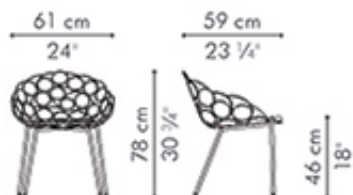

NOODLE

KENNETH COBONPUE

ARMCHAIR

🏠 rattan, nylon, steel

⚙️ polyethylene, nylon, steel

NOODLE

Armchair

	INDOOR	OUTDOOR
	10.5 kg / 23 lbs	12 kg / 27 lbs
	23.5 kg / 52 lbs	25 kg / 55 lbs
	0.23 m ³	0.22 m ³
	1.05 m / 1.15 yds	
	2	