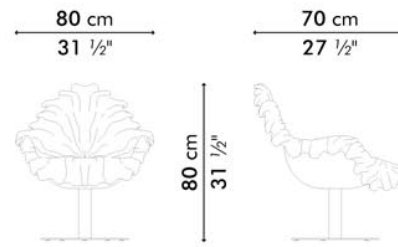

BLOOM

KENNETH COBONPUE

EASY ARMCHAIR
CLUB CHAIR

🏠 microfiber, resin, steel

BLOOM

Easy Armchair

 21.5 kg / 47 lbs

 1.39 m³

Club Chair

 13.5 kg / 30 lbs

 0.52 m³

INDOOR microfiber, resin, steel

moss green

lime green

yellow

muted red