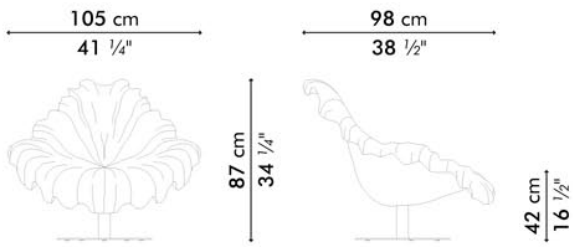

BLOOM

KENNETH COBONPUE

EASY ARMCHAIR
CLUB CHAIR

🏠 microfiber, resin, steel

BLOOM

Easy Armchair

 21.5 kg / 47 lbs

 1.39 m³

Club Chair

 13.5 kg / 30 lbs

 0.52 m³

INDOOR microfiber, resin, steel

moss green

lime green

yellow

muted red