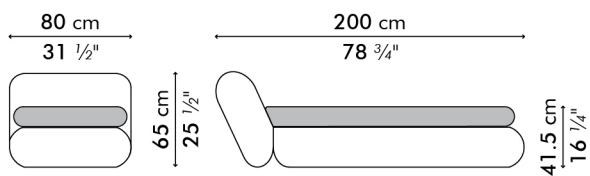

MATILDA

Chaise Lounge

INDOOR

26 kg / 57 lbs

1.17 m³

3.35 m / 3.75 yds

OUTDOOR

34 kg / 75 lbs

1.17 m³

INDOOR rattan

brown

OUTDOOR polyethylene fiber, steel

whitewash

brown