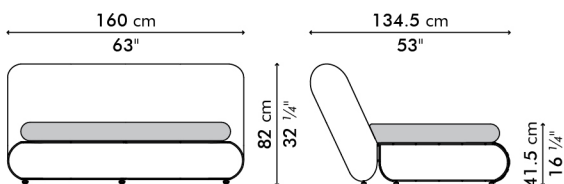

## Chaise Lounge

INDOOR

26 kg / 57 lbs

1.17 m<sup>3</sup>

3.35 m / 3.75 yds

OUTDOOR

34 kg / 75 lbs

1.17 m<sup>3</sup>

## Daybed

OUTDOOR

46 kg / 101 lbs

1.97 m<sup>3</sup>

SEAT 4.60 m / 5.10 yds

PILLOW 2 pcs 46x46 cm / 18"x18"  
1.10 m / 1.20 yds

2 pcs 49x33 cm / 19"x13"  
1.20 m / 1.30 yds

OUTDOOR polyethylene fiber, steel