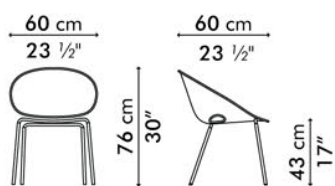

DIMPLE

KENETHCOBONPUE

STACKING ARMCHAIR

⚙ polyethylene fiber, steel, stainless steel

DIMPLE

Stacking Armchair

 7.5 kg / 17 lbs

 20 kg / 44 lbs

 0.33 m³

 3

 2

OUTDOOR polyethylene fiber, steel, stainless steel

bronze