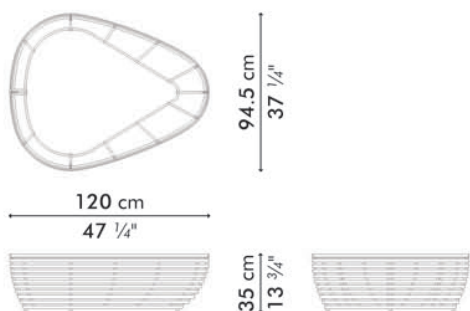

OASIS

KENETHCOBONPUE

COFFEE TABLE
END TABLE

☼ polyethylene fiber, nylon twine, aluminum

OASIS

Coffee Table

Standard glass size:
118 cm D x 92.5 cm W x 10 mm thickness
(46" D x 36" W x 3/8"), frosted

	OUTDOOR	GLASS
	6.5 kg / 14 lbs	21 kg / 46 lbs
	0.43 m ³	0.23 m ³

End Table

Standard glass size:
68 cm D x 53 cm W x 6 mm thickness
(26 3/4" D x 20 3/4" W x 1/4"), frosted

	OUTDOOR	GLASS
	3.5 kg / 8 lbs	4 kg / 9 lbs
	0.15 m ³	0.09 m ³

OUTDOOR polyethylene fiber, nylon twine, aluminum