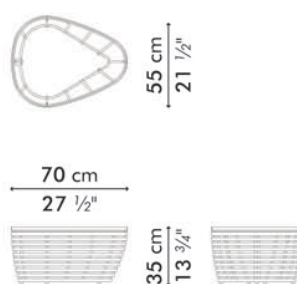

OASIS

KENETHCOBONPUE

COFFEE TABLE
END TABLE

☼ polyethylene fiber, nylon twine, aluminum

OASIS

Coffee Table

Standard glass size:
118 cm D x 92.5 cm W x 10 mm thickness
(46" D x 36" W x 3/8"), frosted

	OUTDOOR	GLASS
	6.5 kg / 14 lbs	21 kg / 46 lbs
	0.43 m ³	0.23 m ³

End Table

Standard glass size:
68 cm D x 53 cm W x 6 mm thickness
(26 3/4" D x 20 3/4" W x 1/4"), frosted

	OUTDOOR	GLASS
	3.5 kg / 8 lbs	4 kg / 9 lbs
	0.15 m ³	0.09 m ³

OUTDOOR polyethylene fiber, nylon twine, aluminum