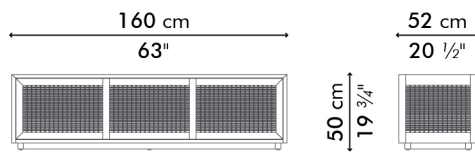

SUZY WONG

KENETHCOBONPUE

ENTERTAINMENT CONSOLE

🏠 abaca, rattan, lauan or
lampakanai, rattan, walnut

SUZY WONG

Entertainment Console, regular

 65 kg / 143 lbs

 0.80 m³

Entertainment Console, small

 43 kg / 95 lbs

 0.54 m³

INDOOR abaca, rattan, lauan or lampakanaj, rattan, walnut

walnut

dark brown