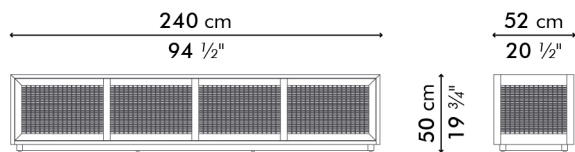

SUZY WONG

KENETHCOBONPUE

ENTERTAINMENT CONSOLE

🏠 abaca, rattan, lauan or
lampakanai, rattan, walnut

SUZY WONG

Entertainment Console, regular

 65 kg / 143 lbs

 0.80 m³

Entertainment Console, small

 43 kg / 95 lbs

 0.54 m³

INDOOR abaca, rattan, lauan or lampakanaj, rattan, walnut

walnut

dark brown