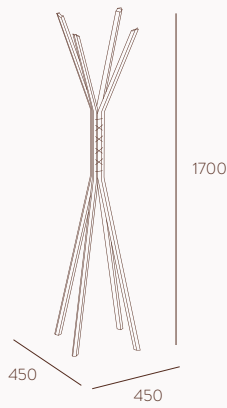

WEWOOD

PORTUGUESE JOINERY

CANCAN COAT STAND

COAT STAND IN SOLID WOOD,
TIED WITH A LEATHER ROPE.
TRAVELS FLAT.

DESIGNER GUD STUDIO

EXTRA INFO

CANCAN IS A PIECE WHERE SHAPE MEETS FUNCTION, WITH A SPECIAL ATTENTION TO DETAILS SUCH AS THE CUT ON THE EDGE OF EACH POLE TO SAFELY HANG COATS.

SPECIFICATIONS

ALL STRUCTURE IN SOLID WOOD.
LEATHER ROPE.
TRAVELS FLAT.

FINISHINGS

OAK FINISHED WITH LINSEED OIL & UV PROTECTION
WALNUT FINISHED WITH ACRYLIC LACQUER & UV PROTECTION

DIMENSIONS

W 450MM H 1700MM D 450MM | 0.34M³
 W 17.7" H 66.9" D 17.7"
 WEIGHT 6KG | 13.23LBS
 REF. GUD006