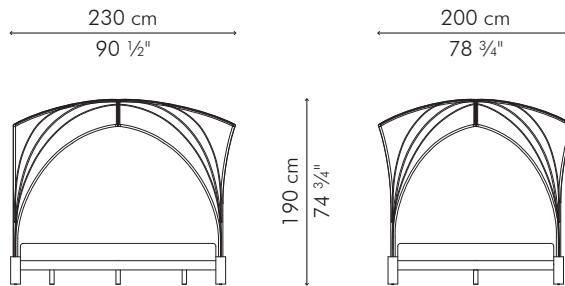

 3.44 m³

Mattress size:

203 cm L x 152.5 cm W x 20-30 cm H
(80" L x 60" W x 8-12" H)

INDOOR buri, rattan peel, nylon, steel, oak

Brown

BHGQ-B-7574

BED, European extra king

230 cm
90 1/2"

190 cm
74 3/4"

240 cm
94 1/2"

INDOOR

 106 kg / 234 lbs

 0 kg / 0 lbs

 4.35 m³

Mattress size:

200 cm L x 200 cm W x 20-30 cm H
(78 3/4" L x 78 3/4" W x 8-12" H)

 95.5 kg / 211 lbs

 109 kg / 240 lbs

 3.88 m³

Mattress size:

200 cm L x 180 cm W x 20-30 cm H
(78 3/4" L x 70 3/4" W x 8-12" H)

INDOOR buri, rattan peel, nylon, steel, oak

Brown

BHGK-B-8674

BED, European queen

INDOOR

90.5 kg / 200 lbs

104 kg / 229 lbs

3.42 m³

Mattress size:

200 cm L x 160 cm W x 20-30 cm H
(78 3/4" L x 63" W x 8-12" H)

INDOOR buri, rattan peel, nylon, steel, oak