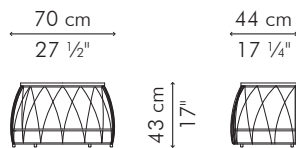

NITE TABLE

INDOOR

6.5 kg / 14 lbs

9 kg / 20 lbs

0.16 m³

INDOOR buri, rattan peel, nylon, steel, oak

Brown

TNHG-B-2717