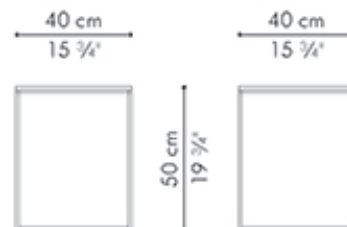

without recess

10 kg / 22 lbs

13.5 kg / 30 lbs

0.11 m³

End Table low

with recess

5.5 kg / 12 lbs

8.5 kg / 19 lbs

0.07 m³

without recess

5.5 kg / 12 lbs

8.5 kg / 19 lbs

0.07 m³

End Table high

with recess

6.5 kg / 14 lbs

10 kg / 22 lbs

0.09 m³

without recess

6.5 kg / 14 lbs

10 kg / 22 lbs

0.09 m³

INDOOR steel, stonecast

whitewash