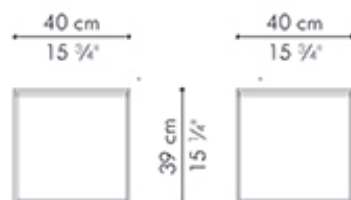

without recess

10 kg / 22 lbs

13.5 kg / 30 lbs

0.11 m³

End Table low

with recess

5.5 kg / 12 lbs

8.5 kg / 19 lbs

0.07 m³

without recess

5.5 kg / 12 lbs

8.5 kg / 19 lbs

0.07 m³

End Table high

with recess

6.5 kg / 14 lbs

10 kg / 22 lbs

0.09 m³

without recess

6.5 kg / 14 lbs

10 kg / 22 lbs

0.09 m³

INDOOR steel, stonecast

whitewash