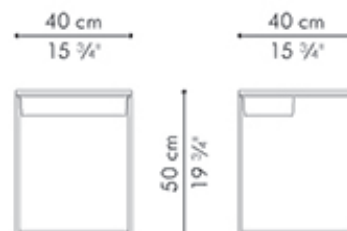

without recess

10 kg / 22 lbs

13.5 kg / 30 lbs

0.11 m³

End Table low

with recess

5.5 kg / 12 lbs

8.5 kg / 19 lbs

0.07 m³

without recess

5.5 kg / 12 lbs

8.5 kg / 19 lbs

0.07 m³

End Table high

with recess

6.5 kg / 14 lbs

10 kg / 22 lbs

0.09 m³

without recess

6.5 kg / 14 lbs

10 kg / 22 lbs

0.09 m³

INDOOR steel, stonecast

whitewash