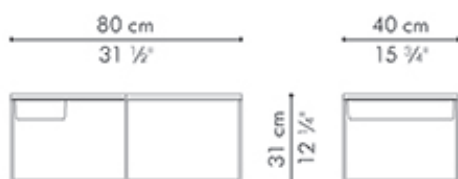

COFFEE TABLE
END TABLE

🏠 steel, stonecast

KAJA

Coffee Table

with recess

11 kg / 24 lbs

14.5 kg / 32 lbs

0.11 m³

without recess

10 kg / 22 lbs

13.5 kg / 30 lbs

0.11 m³

End Table low

with recess

5.5 kg / 12 lbs

8.5 kg / 19 lbs

0.07 m³

without recess

5.5 kg / 12 lbs

8.5 kg / 19 lbs

0.07 m³

End Table high

with recess

6.5 kg / 14 lbs

10 kg / 22 lbs

0.09 m³

without recess

6.5 kg / 14 lbs

10 kg / 22 lbs

0.09 m³

INDOOR steel, stonecast

whitewash