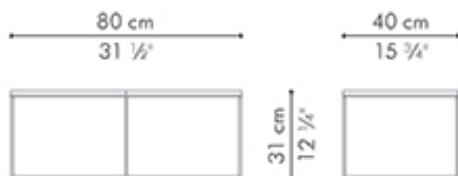

COFFEE TABLE
END TABLE

🏠 steel, stonecast

KAJA

Coffee Table

with recess

11 kg / 24 lbs

14.5 kg / 32 lbs

0.11 m³

without recess

10 kg / 22 lbs

13.5 kg / 30 lbs

0.11 m³

End Table low

with recess

5.5 kg / 12 lbs

8.5 kg / 19 lbs

0.07 m³

without recess

5.5 kg / 12 lbs

8.5 kg / 19 lbs

0.07 m³

End Table high

with recess

6.5 kg / 14 lbs

10 kg / 22 lbs

0.09 m³

without recess

6.5 kg / 14 lbs

10 kg / 22 lbs

0.09 m³

INDOOR steel, stonecast

whitewash