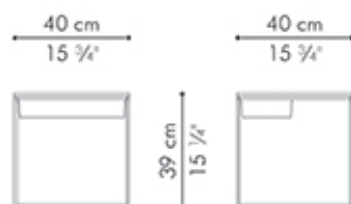

COFFEE TABLE
END TABLE

🏠 steel, stonecast

KAJA

Coffee Table

with recess

11 kg / 24 lbs

14.5 kg / 32 lbs

0.11 m³

without recess

10 kg / 22 lbs

13.5 kg / 30 lbs

0.11 m³

End Table low

with recess

5.5 kg / 12 lbs

8.5 kg / 19 lbs

0.07 m³

without recess

5.5 kg / 12 lbs

8.5 kg / 19 lbs

0.07 m³

End Table high

with recess

6.5 kg / 14 lbs

10 kg / 22 lbs

0.09 m³

without recess

6.5 kg / 14 lbs

10 kg / 22 lbs

0.09 m³

INDOOR steel, stonecast

whitewash