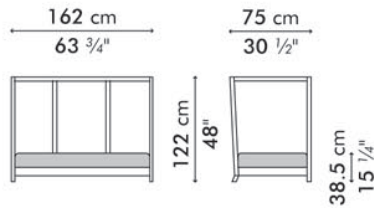

SUZY WONG

KENETHCOBONPUE

EASY ARMCHAIR, HIGH BACK
LOVESEAT, HIGH BACK
SOFA, HIGH BACK

🏠 lampakanai, rattan and walnut wood or
abaca, rattan and lauan wood

SUZY WONG

Sofa, high back

56 kg / 123 lbs

1.02 m³, 1/4

SEAT 4.50 m / 5.00 yds
 PILLOWS 4 pcs 56x56 cm / 22"x22"
 2.60 m / 3.00 yds
 3 pcs 49x33 cm / 19"x13"
 1.20 m / 1.30 yds

Loveseat, high back

43 kg / 95 lbs

0.73 m³, 1/4

SEAT 3.30 m / 3.70 yds
 PILLOWS 3 pcs 56x56 cm / 22"x22"
 0.95 m / 2.20 yds
 2 pcs 49x33 cm / 19"x13"
 1.20 m / 1.30 yds

Easy Armchair, high back

32.5 kg / 72 lbs

0.36 m³, 1/4

SEAT 1.50 m / 1.70 yds
 PILLOWS 1 pc 56x56 cm / 22"x22"
 0.65 m / 0.75 yds
 1 pc 49x33 cm / 19"x13"
 0.60 m / 0.70 yds

INDOOR lampakanai, rattan and walnut wood or abaca, rattan and lauan wood