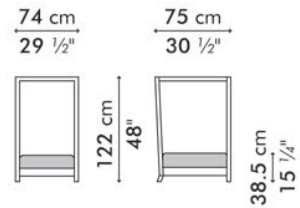

SUZY WONG

KENETHCOBONPUE

EASY ARMCHAIR, HIGH BACK
LOVESEAT, HIGH BACK
SOFA, HIGH BACK

🏠 lampakanai, rattan and walnut wood or
abaca, rattan and lauan wood

SUZY WONG

Sofa, high back

56 kg / 123 lbs

1.02 m³, 1/4

SEAT 4.50 m / 5.00 yds
 PILLOWS 4 pcs 56x56 cm / 22"x22"
 2.60 m / 3.00 yds
 3 pcs 49x33 cm / 19"x13"
 1.20 m / 1.30 yds

Loveseat, high back

43 kg / 95 lbs

0.73 m³, 1/4

SEAT 3.30 m / 3.70 yds
 PILLOWS 3 pcs 56x56 cm / 22"x22"
 0.95 m / 2.20 yds
 2 pcs 49x33 cm / 19"x13"
 1.20 m / 1.30 yds

Easy Armchair, high back

32.5 kg / 72 lbs

0.36 m³, 1/4

SEAT 1.50 m / 1.70 yds
 PILLOWS 1 pc 56x56 cm / 22"x22"
 0.65 m / 0.75 yds
 1 pc 49x33 cm / 19"x13"
 0.60 m / 0.70 yds

INDOOR lampakanai, rattan and walnut wood or abaca, rattan and lauan wood