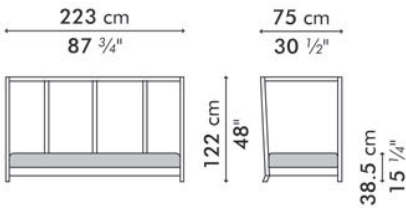

SUZY WONG

KENETHCOBONPUE

EASY ARMCHAIR, HIGH BACK
LOVESEAT, HIGH BACK
SOFA, HIGH BACK

🏠 lampakanai, rattan and walnut wood or
abaca, rattan and lauan wood

SUZY WONG

Sofa, high back

56 kg / 123 lbs

1.02 m³, 1/4

SEAT 4.50 m / 5.00 yds
 PILLOWS 4 pcs 56x56 cm / 22"x22"
 2.60 m / 3.00 yds
 3 pcs 49x33 cm / 19"x13"
 1.20 m / 1.30 yds

Loveseat, high back

43 kg / 95 lbs

0.73 m³, 1/4

SEAT 3.30 m / 3.70 yds
 PILLOWS 3 pcs 56x56 cm / 22"x22"
 0.95 m / 2.20 yds
 2 pcs 49x33 cm / 19"x13"
 1.20 m / 1.30 yds

Easy Armchair, high back

32.5 kg / 72 lbs

0.36 m³, 1/4

SEAT 1.50 m / 1.70 yds
 PILLOWS 1 pc 56x56 cm / 22"x22"
 0.65 m / 0.75 yds
 1 pc 49x33 cm / 19"x13"
 0.60 m / 0.70 yds

INDOOR lampakanai, rattan and walnut wood or abaca, rattan and lauan wood