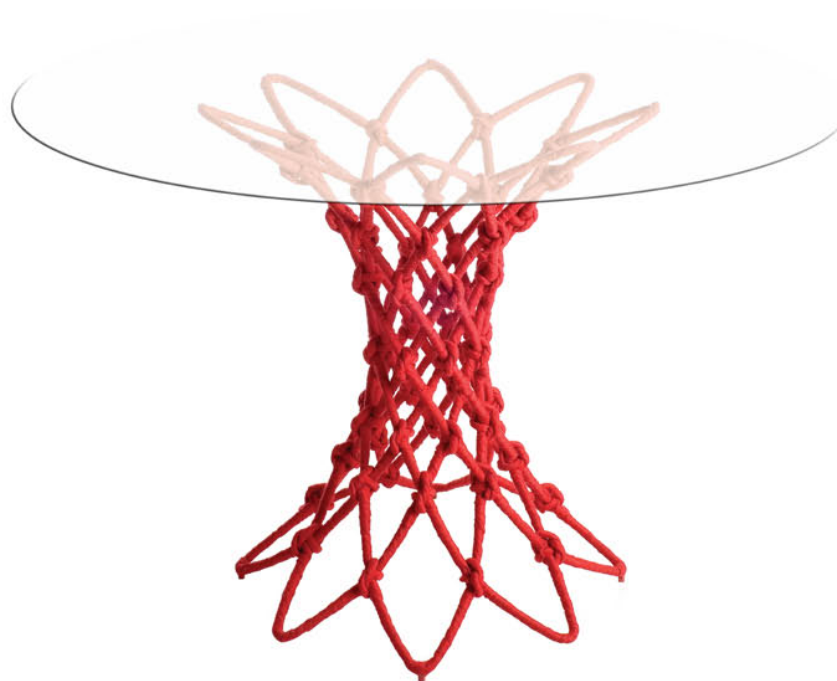

DRAGNET

KENETHCOBONPUE

DINING TABLE
COFFEE TABLE
END TABLE

🏠 polycotton, steel

⚙️ outdoor fabric, steel

DRAGNET

Dining Table

Standard glass size:

MEDIUM 5-6 seater
122 cm Ø x 12 mm thickness
(48" Ø x 1/2")

SMALL 4-5 seater
107 cm Ø x 12 mm thickness
(42" Ø x 1/2")

medium

71 cm
28"

74 cm
29"

small

56 cm
22"

74 cm
29"

Coffee Table

Standard glass size:

107 cm Ø x 10 mm thickness
(42" Ø x 3/8"), pencil edge

71 cm
28"

39 cm
15 1/4"

INDOOR &
OUTDOOR

GLASS

	REGULAR	SMALL
	10.5 kg / 23 lbs	23 kg / 51 lbs
	13.5 kg / 30 lbs	53 kg / 117 lbs
	0.22 m ³	0.24 m ³

INDOOR polycotton, steel

black

bright red

OUTDOOR outdoor fabric, steel

black

bright red