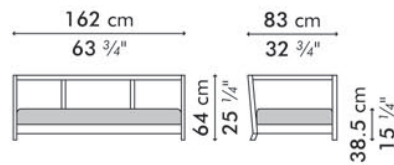

SUZY WONG

KENETHCOBONPUE

EASY ARMCHAIR, LOW BACK
LOVESEAT, LOW BACK
SOFA, LOW BACK

🏠 lampakanai, rattan and walnut wood or
abaca, rattan and lauan wood

SUZY WONG

Sofa, low back

41 kg / 90 lbs

1.19 m³

SEAT 3.80 m / 4.20 yds
 PILLOWS 4 pcs 56x56 cm / 22"x22"
 2.60 m / 3.00 yds
 3 pcs 49x33 cm / 19"x13"
 1.20 m / 1.30 yds

Loveseat, low back

40 kg / 88 lbs

0.97 m³

SEAT 3.30 m / 3.70 yds
 PILLOWS 3 pcs 56x56 cm / 22"x22"
 1.95 m / 2.20 yds
 2 pcs 49x33 cm / 19"x13"
 1.20 m / 1.30 yds

Easy Armchair, low back

29.5 kg / 65 lbs

0.41 m³

SEAT 1.50 m / 1.70 yds
 PILLOWS 1 pc 56x56 cm / 22"x22"
 0.65 m / 0.75 yds
 1 pc 49x33 cm / 19"x13"
 0.60 m / 0.70 yds

INDOOR lampakanai, rattan and walnut wood or abaca, rattan and lauan wood