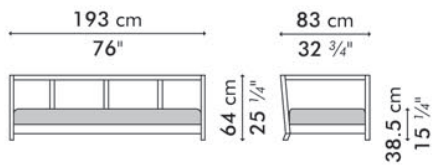

SUZY WONG

KENETHCOBONPUE

EASY ARMCHAIR, LOW BACK
LOVESEAT, LOW BACK
SOFA, LOW BACK

🏠 lampakanai, rattan and walnut wood or
abaca, rattan and lauan wood

SUZY WONG

Sofa, low back

41 kg / 90 lbs

1.19 m³

SEAT 3.80 m / 4.20 yds
 PILLOWS 4 pcs 56x56 cm / 22"x22"
 2.60 m / 3.00 yds
 3 pcs 49x33 cm / 19"x13"
 1.20 m / 1.30 yds

Loveseat, low back

40 kg / 88 lbs

0.97 m³

SEAT 3.30 m / 3.70 yds
 PILLOWS 3 pcs 56x56 cm / 22"x22"
 1.95 m / 2.20 yds
 2 pcs 49x33 cm / 19"x13"
 1.20 m / 1.30 yds

Easy Armchair, low back

29.5 kg / 65 lbs

0.41 m³

SEAT 1.50 m / 1.70 yds
 PILLOWS 1 pc 56x56 cm / 22"x22"
 0.65 m / 0.75 yds
 1 pc 49x33 cm / 19"x13"
 0.60 m / 0.70 yds

INDOOR lampakanai, rattan and walnut wood or abaca, rattan and lauan wood