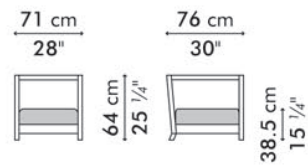

SEAT 3.80 m / 4.20 yds
 PILLOWS 4 pcs 56x56 cm / 22"x22"
 2.60 m / 3.00 yds
 3 pcs 49x33 cm / 19"x13"
 1.20 m / 1.30 yds

Loveseat, low back

40 kg / 88 lbs

0.97 m³

SEAT 3.30 m / 3.70 yds
 PILLOWS 3 pcs 56x56 cm / 22"x22"
 1.95 m / 2.20 yds
 2 pcs 49x33 cm / 19"x13"
 1.20 m / 1.30 yds

Easy Armchair, low back

29.5 kg / 65 lbs

0.41 m³

SEAT 1.50 m / 1.70 yds
 PILLOWS 1 pc 56x56 cm / 22"x22"
 0.65 m / 0.75 yds
 1 pc 49x33 cm / 19"x13"
 0.60 m / 0.70 yds

INDOOR lampakanai, rattan and walnut wood or abaca, rattan and lauan wood