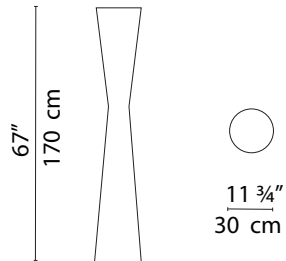

LUAU

FLOOR | WALL LAMP

Floor Lamp

3.55 kg. (7.83 lbs.)

6.08 kg. (13.40 lbs.)

0.20 m³

LAMPING

Surface mounting pre-wired lamp

E26 / E27

120V 60Hz / 230V 50Hz

💡 1 x 75 watts

Wall Lamp

1.50 kg. (3.31 lbs.)

2.00 kg. (4.41 lbs.)

0.09 m³

Lamping: