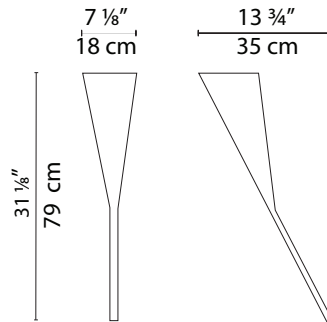

LUAU

FLOOR | WALL LAMP

Floor Lamp

3.55 kg. (7.83 lbs.)

6.08 kg. (13.40 lbs.)

0.20 m³

LAMPING

Surface mounting pre-wired lamp

E26 / E27

120V 60Hz / 230V 50Hz

💡 1 x 75 watts

Wall Lamp

1.50 kg. (3.31 lbs.)

2.00 kg. (4.41 lbs.)

0.09 m³

Lamping: