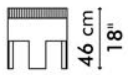

CHIQUITA

KENETHCOBONPUE

STOOLS

🏠 rattan, polyurethane foam, steel

CHIQUITA

Stool

45 cm
17 3/4"

 15 kg / 33 lbs

 29.5 kg / 65 lbs

 0.21 m³

INDOOR

rattan, polyurethane foam, steel

silver

muted red

black

Stool with backrest

leather wrapped

45 cm
17 3/4"

45 cm
17 3/4"

 19.5 kg / 43 lbs

 21.5 kg / 47 lbs

 0.16 m³

INDOOR

rattan, reconstituted leather, polyurethane foam, steel