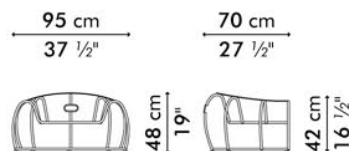

14.5 kg / 32 lbs

19.5 kg / 43 lbs

0.71 m³

SEAT 1.6 m / 1.8 yds

PILLOW 1 pc 46x46 cm / 18"x18"
0.55 m / 0.60 yds

OUTDOOR

17.5 kg / 39 lbs

22.5 kg / 50 lbs

0.71 m³

Ottoman

INDOOR

12.5 kg / 28 lbs

15.5 kg / 34 lbs

0.37 m³

1.20 m / 1.35 yds

OUTDOOR

13.5 kg / 30 lbs

16.5 kg / 36 lbs

0.37 m³

INDOOR abaca, nylon twine, steel

brown

OUTDOOR polyethylene fiber, nylon twine, steel

brown