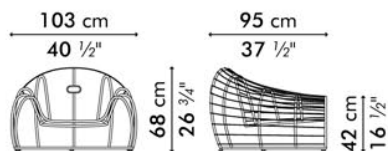

CROISSANT

Easy Armchair