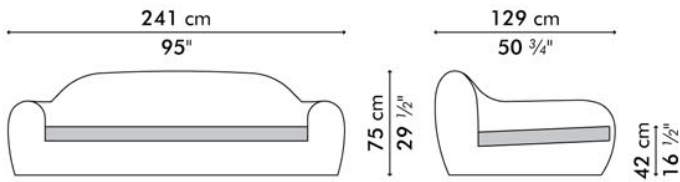

# BALOU

Daybed

 49 kg / 108 lbs

 90 kg / 198 lbs

 3.34 m<sup>3</sup>

 SEAT 3.90 m / 4.30 yds

PILLOWS 3 pcs 51x51 cm / 20"x20" 1.80 m / 2.00 yds  
 2 pcs 46x46 cm / 18"x18" 1.10 m / 1.20 yds  
 3 pcs 33x49 cm / 13"x19" 1.20 m / 1.30 yds