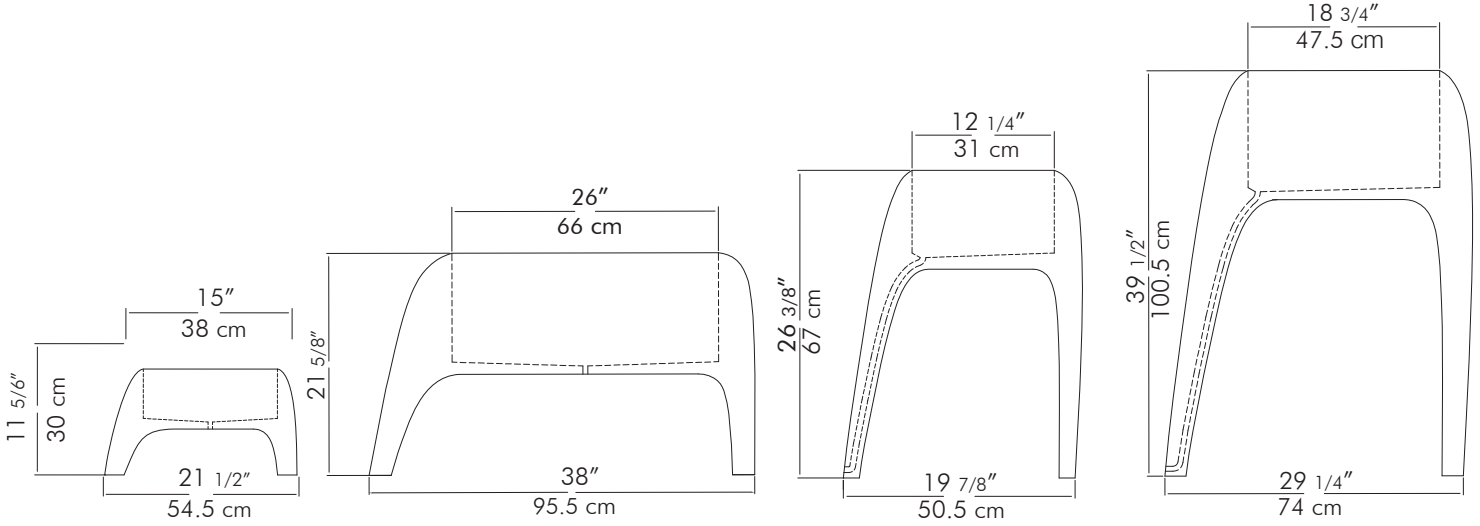

SAFARI

PLANTERS

Low Small

Low Medium

Tall Medium

Tall Large

 8.2 kg (18.07 lbs.)	17.4 kg (38.36 lbs.)	9.8 kg (21.61 lbs.)	21.8 kg (48.06 lbs.)
 9 kg (20.28 lbs.)	19.5 kg (43 lbs.)	11.3 kg (24.91 lbs.)	25 kg (55.12 lbs.)
 0.083 m ³	0.287 m ³	0.175 m ³	0.175 m ³