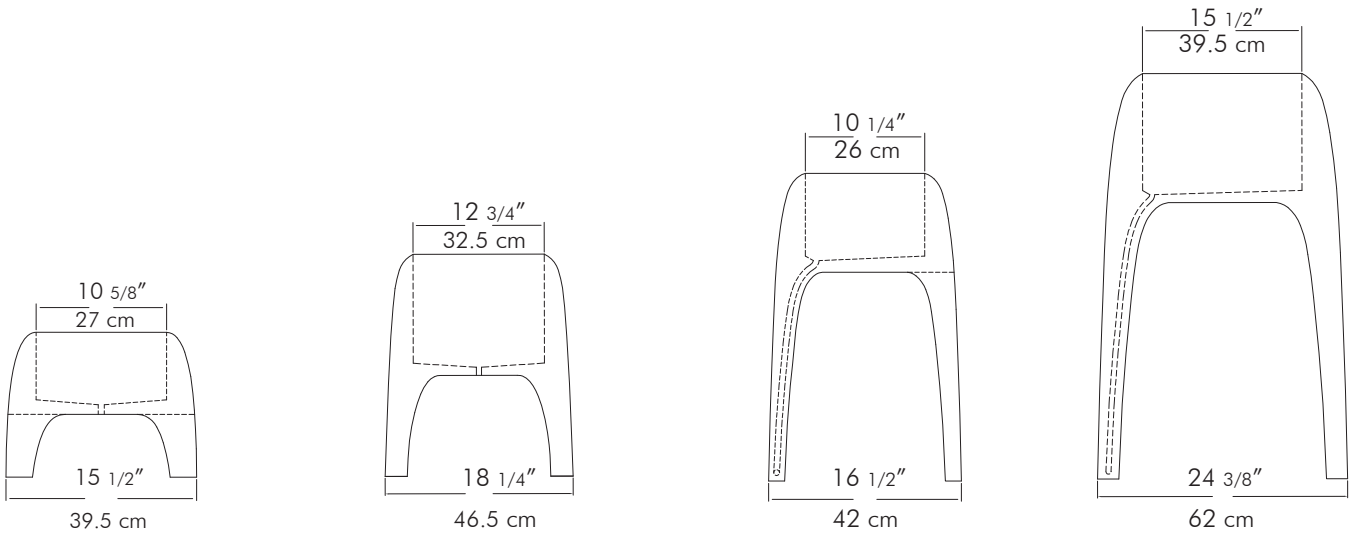

SAFARI

PLANTERS

Low Small

Low Medium

Tall Medium

Tall Large

 8.2 kg (18.07 lbs.)	17.4 kg (38.36 lbs.)	9.8 kg (21.61 lbs.)	21.8 kg (48.06 lbs.)
 9 kg (20.28 lbs.)	19.5 kg (43 lbs.)	11.3 kg (24.91 lbs.)	25 kg (55.12 lbs.)
 0.083 m ³	0.287 m ³	0.175 m ³	0.175 m ³