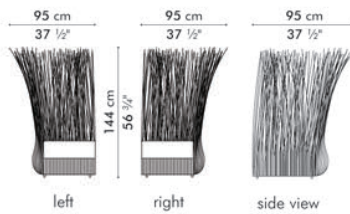

SOFA SECTIONS

🏠 rattan, nylon twine, steel

⚙️ pvc, nylon twine, steel

YODA

Sofa Section, long

	INDOOR	OUTDOOR
	47.5 kg / 105 lbs	49.5 kg / 109 lbs
	1.52 m³	1.52 m³
	SEAT 2.1 m / 2.3 yds	
	PILLOWS 3 pcs 51x51 cm / 20"x20" 1.80 m / 2.00 yds	
	2 pcs 46x36 cm / 18"x14" 1.10 m / 1.20 yds	

Sofa Section, short

	INDOOR	OUTDOOR
	32 kg / 71 lbs	38 kg / 84 lbs
	1.13 m³	1.13 m³
	SEAT 1.50 m / 1.65 yds	
	PILLOWS 2 pcs 51x51 cm / 20"x20" 1.20 m / 1.30 yds	
	1 pc 46x36 cm / 18"x14" 0.55 m / 0.60 yds	

Sofa Section, center

	INDOOR	OUTDOOR
	26 kg / 57 lbs	28 kg / 62 lbs
	0.84 m³	0.84 m³
	SEAT 1.50 m / 1.65 yds	
	PILLOWS 1 pc 51x51 cm / 20"x20" 0.60 m / 0.65 yds	
	1 pc 46x36 cm / 18"x14" 0.55 m / 0.60 yds	