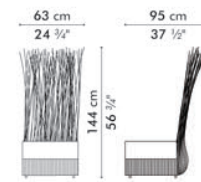

SOFA SECTIONS

🏠 rattan, nylon twine, steel

⚙️ pvc, nylon twine, steel

YODA

Sofa Section, long

	INDOOR	OUTDOOR
	47.5 kg / 105 lbs	49.5 kg / 109 lbs
	1.52 m³	1.52 m³
	SEAT 2.1 m / 2.3 yds	
	PILLOWS 3 pcs 51x51 cm / 20"x20" 1.80 m / 2.00 yds	
	2 pcs 46x36 cm / 18"x14" 1.10 m / 1.20 yds	

Sofa Section, short

	INDOOR	OUTDOOR
	32 kg / 71 lbs	38 kg / 84 lbs
	1.13 m³	1.13 m³
	SEAT 1.50 m / 1.65 yds	
	PILLOWS 2 pcs 51x51 cm / 20"x20" 1.20 m / 1.30 yds	
	1 pc 46x36 cm / 18"x14" 0.55 m / 0.60 yds	

Sofa Section, center

	INDOOR	OUTDOOR
	26 kg / 57 lbs	28 kg / 62 lbs
	0.84 m³	0.84 m³
	SEAT 1.50 m / 1.65 yds	
	PILLOWS 1 pc 51x51 cm / 20"x20" 0.60 m / 0.65 yds	
	1 pc 46x36 cm / 18"x14" 0.55 m / 0.60 yds	