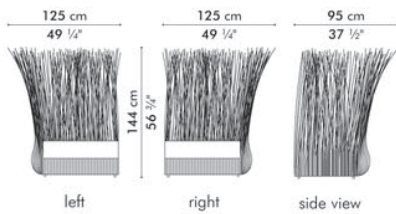

SOFA SECTIONS

🏠 rattan, nylon twine, steel

⚙️ pvc, nylon twine, steel

YODA

Sofa Section, long

	INDOOR	OUTDOOR
	47.5 kg / 105 lbs	49.5 kg / 109 lbs
	1.52 m³	1.52 m³
	SEAT 2.1 m / 2.3 yds	
	PILLOWS 3 pcs 51x51 cm / 20"x20" 1.80 m / 2.00 yds	
	2 pcs 46x36 cm / 18"x14" 1.10 m / 1.20 yds	

Sofa Section, short

	INDOOR	OUTDOOR
	32 kg / 71 lbs	38 kg / 84 lbs
	1.13 m³	1.13 m³
	SEAT 1.50 m / 1.65 yds	
	PILLOWS 2 pcs 51x51 cm / 20"x20" 1.20 m / 1.30 yds	
	1 pc 46x36 cm / 18"x14" 0.55 m / 0.60 yds	

Sofa Section, center

	INDOOR	OUTDOOR
	26 kg / 57 lbs	28 kg / 62 lbs
	0.84 m³	0.84 m³
	SEAT 1.50 m / 1.65 yds	
	PILLOWS 1 pc 51x51 cm / 20"x20" 0.60 m / 0.65 yds	
	1 pc 46x36 cm / 18"x14" 0.55 m / 0.60 yds	