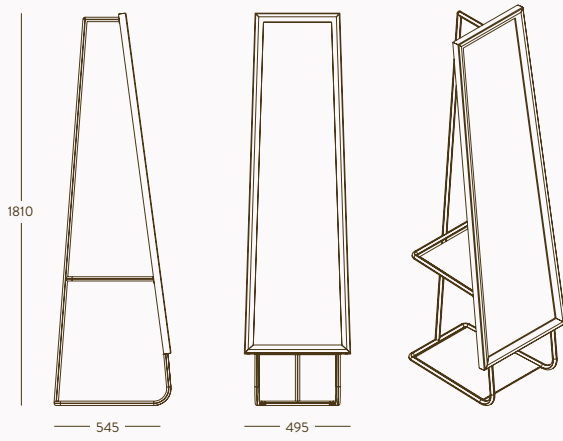

## EXTRA INFO

A MULTI-FUNCTIONAL PIECE DESIGNED ESPECIALLY FOR SLEEPING AREA. ITS STEEL STRUCTURE STANDS THE RECTANGULAR WOODEN MIRROR FRAME, AND AT THE SAME TIME HIDE AND EVOLVES IN THE BACK NEW FUNCTIONS LIKE HANGING COATS, STORAGE SHOES AND SMALL PERSONAL BELONGINGS.

## DIMENSIONS

W 495 MM H 1810MM D 545MM | 0.49M<sup>3</sup>

W 19.4" H 71.4" D 21.4"

REF. OAK TK006

REF. OAK TK006W