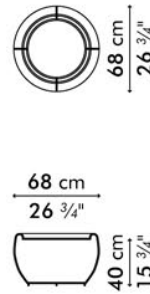

- LARGE** 120 cm Ø x 10 mm thickness
(47 1/4" Ø x 3/8"), pencil edge, frosted
- MEDIUM** 100 cm Ø x 10 mm thickness
(39 1/2" Ø x 3/8"), pencil edge, frosted

large

medium

	INDOOR	OUTDOOR	GLASS
	LARGE 17.5 kg / 39 lbs MEDIUM 14.5 kg / 32 lbs	20 kg / 44 lbs 16.5 kg / 36 lbs	29.5 kg / 65 lbs 20.5 kg / 45 lbs
	LARGE 24 kg / 53 lbs MEDIUM 19.5 kg / 43 lbs	26.5 kg / 58 lbs 21.5 kg / 47 lbs	63.5 kg / 140 lbs 49 kg / 108 lbs
	LARGE 0.78 m ³ MEDIUM 0.59 m ³	0.78 m ³ 0.59 m ³	0.29 m ³ 0.21 m ³

End Table

Standard glass size:

- 50 cm Ø x 6 mm thickness
(19 3/4" Ø x 1/4"), pencil edge, frosted

	INDOOR	OUTDOOR	GLASS
	6 kg / 13 lbs	7.5 kg / 17 lbs	3 kg / 7 lbs
	8.5 kg / 19 lbs	10 kg / 22 lbs	19 kg / 42 lbs
	0.20 m ³	0.20 m ³	0.07 m ³