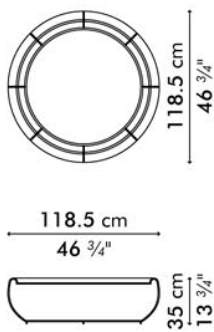

CROISSANT

KENETHCOBONPUE

COFFEE TABLE
END TABLE

🏠 abaca, nylon twine, steel

⚙️ polyethylene fiber, nylon twine, steel

CROISSANT

Coffee Table

Standard glass size:

- LARGE** 120 cm Ø x 10 mm thickness
(47 1/4" Ø x 3/8"), pencil edge, frosted
- MEDIUM** 100 cm Ø x 10 mm thickness
(39 1/2" Ø x 3/8"), pencil edge, frosted

large

medium

	INDOOR	OUTDOOR	GLASS
	LARGE 17.5 kg / 39 lbs MEDIUM 14.5 kg / 32 lbs	20 kg / 44 lbs 16.5 kg / 36 lbs	29.5 kg / 65 lbs 20.5 kg / 45 lbs
	LARGE 24 kg / 53 lbs MEDIUM 19.5 kg / 43 lbs	26.5 kg / 58 lbs 21.5 kg / 47 lbs	63.5 kg / 140 lbs 49 kg / 108 lbs
	LARGE 0.78 m ³ MEDIUM 0.59 m ³	0.78 m ³ 0.59 m ³	0.29 m ³ 0.21 m ³

End Table

Standard glass size:

- 50 cm Ø x 6 mm thickness
(19 3/4" Ø x 1/4"), pencil edge, frosted

	INDOOR	OUTDOOR	GLASS
	6 kg / 13 lbs	7.5 kg / 17 lbs	3 kg / 7 lbs
	8.5 kg / 19 lbs	10 kg / 22 lbs	19 kg / 42 lbs
	0.20 m ³	0.20 m ³	0.07 m ³