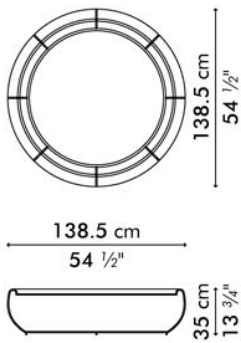

CROISSANT

KENETHCOBONPUE

COFFEE TABLE
END TABLE

🏠 abaca, nylon twine, steel

⚙️ polyethylene fiber, nylon twine, steel

CROISSANT

Coffee Table

Standard glass size:

- LARGE** 120 cm Ø x 10 mm thickness
(47 1/4" Ø x 3/8"), pencil edge, frosted
- MEDIUM** 100 cm Ø x 10 mm thickness
(39 1/2" Ø x 3/8"), pencil edge, frosted

large

medium

	INDOOR	OUTDOOR	GLASS
	LARGE 17.5 kg / 39 lbs MEDIUM 14.5 kg / 32 lbs	20 kg / 44 lbs 16.5 kg / 36 lbs	29.5 kg / 65 lbs 20.5 kg / 45 lbs
	LARGE 24 kg / 53 lbs MEDIUM 19.5 kg / 43 lbs	26.5 kg / 58 lbs 21.5 kg / 47 lbs	63.5 kg / 140 lbs 49 kg / 108 lbs
	LARGE 0.78 m ³ MEDIUM 0.59 m ³	0.78 m ³ 0.59 m ³	0.29 m ³ 0.21 m ³

End Table

Standard glass size:

- 50 cm Ø x 6 mm thickness
(19 3/4" Ø x 1/4"), pencil edge, frosted

	INDOOR	OUTDOOR	GLASS
	6 kg / 13 lbs	7.5 kg / 17 lbs	3 kg / 7 lbs
	8.5 kg / 19 lbs	10 kg / 22 lbs	19 kg / 42 lbs
	0.20 m ³	0.20 m ³	0.07 m ³