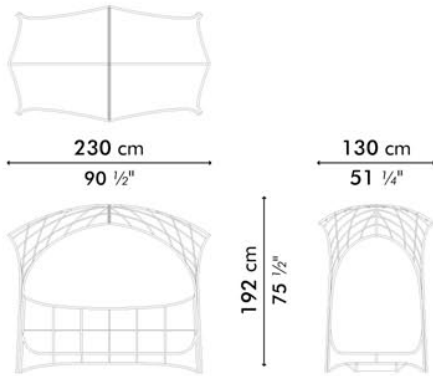

HAGIA

KENETHCOBONPUE

DAYBED

nylon fiber, nylon twine, steel

HAGIA

Daybed

 80.5 kg / 178 lbs

 130.5 kg / 288 lbs

 4.64 m³, 1/4

 PILLOWS 4 pc 56x56 cm / 22"x22"
2.60 m / 2.80 yds
3 pc 51x51 cm / 20"x20"
1.80 m / 2.00 yds
4 pc 49x33 cm / 19"x13"
2.40 m / 2.60 yds

OUTDOOR nylon fiber, nylon twine, steel

whitewash

black