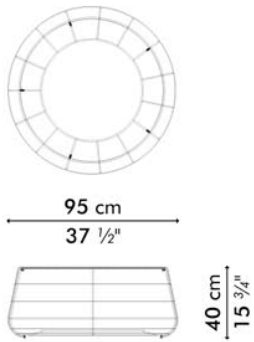

HAGIA

KENETHCOBONPUE

COFFEE TABLE
END TABLE

⚙️ nylon fiber, nylon twine, steel

HAGIA

Coffee Table

Standard glass size:
79 Ø x 10 mm thickness
(31" x 3/8"), swiped edge, frosted

	OUTDOOR	GLASS
	6.5 kg / 14 lbs	16 kg / 35 lbs
	10.5 kg / 23 lbs	39 kg / 86 lbs
	0.42 m ³	0.14 m ³

End Table

Standard glass size:
42.5 Ø x 6 mm thickness
(16 3/4" x 1/4"), swiped edge, frosted

	OUTDOOR	GLASS
	4.5 kg / 10 lbs	2 kg / 4 lbs
	6.5 kg / 14 lbs	16 kg / 35 lbs
	0.24 m ³	0.05 m ³

OUTDOOR nylon fiber, nylon twine, steel