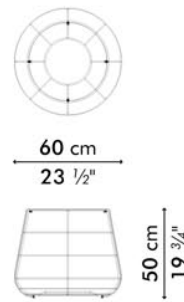

HAGIA

KENETHCOBONPUE

COFFEE TABLE
END TABLE

⚙️ nylon fiber, nylon twine, steel

HAGIA

Coffee Table

Standard glass size:
79 Ø x 10 mm thickness
(31" x 3/8"), swiped edge, frosted

	OUTDOOR	GLASS
	6.5 kg / 14 lbs	16 kg / 35 lbs
	10.5 kg / 23 lbs	39 kg / 86 lbs
	0.42 m ³	0.14 m ³

End Table

Standard glass size:
42.5 Ø x 6 mm thickness
(16 3/4" x 1/4"), swiped edge, frosted

	OUTDOOR	GLASS
	4.5 kg / 10 lbs	2 kg / 4 lbs
	6.5 kg / 14 lbs	16 kg / 35 lbs
	0.24 m ³	0.05 m ³

OUTDOOR nylon fiber, nylon twine, steel