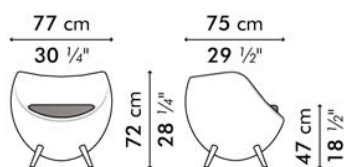

LA LUNA

KENETHCOBONPUE

EASY ARMCHAIR
OTTOMAN

🏠 rattan, rattan peel, polyurethane foam, wood

LA LUNA

Easy Armchair

 15.5 kg / 34 lbs

 19.5 kg / 43 lbs

 0.45 m³

 0.8 m / 0.9 yds

Ottoman

 7 kg / 16 lbs

 9 kg / 20 lbs

 0.15 m³

 0.8 m / 0.9 yds

INDOOR rattan, rattan peel, polyurethane foam, wood