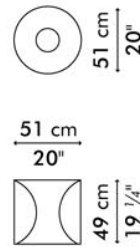

AMAYA

KENETHCOBONPUE

COFFEE TABLE
END TABLE

🏠 abaca, steel

⚙️ polyethylene fiber, steel

AMAYA
Coffee Table

Standard glass size:
102 cm Ø x 12 mm thickness
(40" Ø x 1/2"), pencil edge

	INDOOR	OUTDOOR	GLASS
	17.5 kg / 39 lbs	18.5 kg / 41 lbs	25.5 kg / 56 lbs
	21.5 kg / 48 lbs	22.5 kg / 50 lbs	54.5 kg / 120 lbs
	0.42 m ³	0.42 m ³	0.22m ³

End Table

Standard glass size:
51 cm Ø x 10 mm thickness
(20" Ø x 3/8"), pencil edge

	INDOOR	OUTDOOR	GLASS
	9 kg / 20 lbs	10 kg / 22 lbs	5.5 kg / 12 lbs
	11 kg / 24 lbs	12 kg / 27 lbs	21.5 kg / 47 lbs
	0.15 m ³	0.15 m ³	0.07 m ³