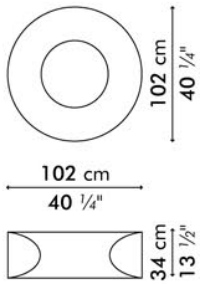

AMAYA

KENETHCOBONPUE

COFFEE TABLE
END TABLE

🏠 abaca, steel

⚙️ polyethylene fiber, steel

AMAYA
Coffee Table

Standard glass size:
102 cm Ø x 12 mm thickness
(40" Ø x 1/2"), pencil edge

	INDOOR	OUTDOOR	GLASS
	17.5 kg / 39 lbs	18.5 kg / 41 lbs	25.5 kg / 56 lbs
	21.5 kg / 48 lbs	22.5 kg / 50 lbs	54.5 kg / 120 lbs
	0.42 m ³	0.42 m ³	0.22m ³

End Table

Standard glass size:
51 cm Ø x 10 mm thickness
(20" Ø x 3/8"), pencil edge

	INDOOR	OUTDOOR	GLASS
	9 kg / 20 lbs	10 kg / 22 lbs	5.5 kg / 12 lbs
	11 kg / 24 lbs	12 kg / 27 lbs	21.5 kg / 47 lbs
	0.15 m ³	0.15 m ³	0.07 m ³