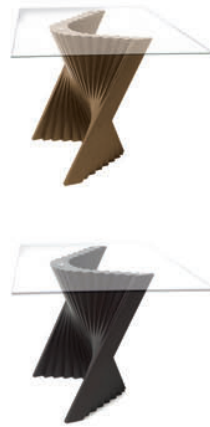

WAVE

KENETHCOBONPUE

COFFEE TABLE
END TABLE

🏠 ash, mahogany or walnut

WAVE

Coffee Table

Standard glass size:
120 cm D x 70 cm W x 10 mm thickness
(47 1/4" x 27 1/2" x 3/8"), pencil edge

	24 kg / 53 lbs	GLASS	20 kg / 44 lbs
	0.23 m³		0.18 m³

End Table

Standard glass size:
50 cm D x 50 cm W x 10 mm thickness
(19 3/4" x 19 3/4" x 3/8"), pencil edge

	11 kg / 24 lbs	GLASS	3.5 kg / 8 lbs
	0.13 m³		0.07 m³

INDOOR ash, mahogany or walnut

natural (walnut wood)

brown (mahogany or ash wood)