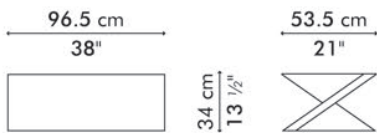

WAVE

KENETHCOBONPUE

COFFEE TABLE
END TABLE

🏠 ash, mahogany or walnut

WAVE

Coffee Table

Standard glass size:
120 cm D x 70 cm W x 10 mm thickness
(47 1/4" x 27 1/2" x 3/8"), pencil edge

	24 kg / 53 lbs	GLASS	20 kg / 44 lbs
	0.23 m³		0.18 m³

End Table

Standard glass size:
50 cm D x 50 cm W x 10 mm thickness
(19 3/4" x 19 3/4" x 3/8"), pencil edge

	11 kg / 24 lbs	GLASS	3.5 kg / 8 lbs
	0.13 m³		0.07 m³

INDOOR ash, mahogany or walnut

natural (walnut wood)