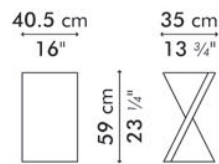

WAVE

KENETHCOBONPUE

COFFEE TABLE
END TABLE

🏠 ash, mahogany or walnut

WAVE

Coffee Table

Standard glass size:
120 cm D x 70 cm W x 10 mm thickness
(47 1/4" x 27 1/2" x 3/8"), pencil edge

	24 kg / 53 lbs	GLASS	20 kg / 44 lbs
	0.23 m³		0.18 m³

End Table

Standard glass size:
50 cm D x 50 cm W x 10 mm thickness
(19 3/4" x 19 3/4" x 3/8"), pencil edge

	11 kg / 24 lbs	GLASS	3.5 kg / 8 lbs
	0.13 m³		0.07 m³

INDOOR ash, mahogany or walnut

natural (walnut wood)