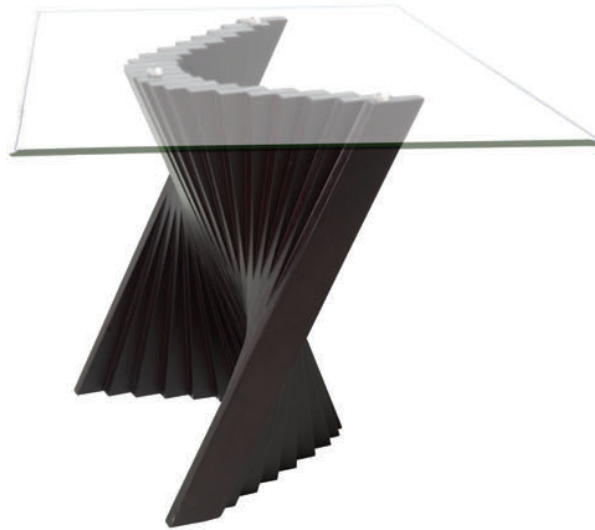

WAVE

KENETHCOBONPUE

COFFEE TABLE
END TABLE

🏠 ash, mahogany or walnut

WAVE

Coffee Table

Standard glass size:
120 cm D x 70 cm W x 10 mm thickness
(47 1/4" x 27 1/2" x 3/8"), pencil edge

	24 kg / 53 lbs	GLASS	20 kg / 44 lbs
	0.23 m³		0.18 m³

End Table

Standard glass size:
50 cm D x 50 cm W x 10 mm thickness
(19 3/4" x 19 3/4" x 3/8"), pencil edge

	11 kg / 24 lbs	GLASS	3.5 kg / 8 lbs
	0.13 m³		0.07 m³

INDOOR ash, mahogany or walnut

natural (walnut wood)

brown (mahogany or ash wood)