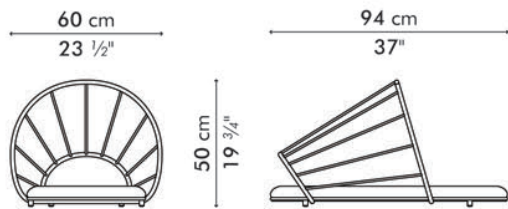

OPERETTA

KENETHCOBONPUE

PET LOUNGE

⚙ polyethylene fiber, nylon twine, steel

OPERETTA

Pet Lounge

 7.5 kg / 17 lbs

 0.32 m³