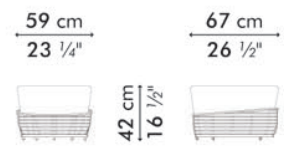

SEAT 1.35 m / 1.5 yds
 PILLOWS 1 pc 56x56 cm / 22"x22"
 0.65 m / 0.70 yds

Lounge Chair

13 kg / 29 lbs

0.71 m³

SEAT 2.4 m / 2.7 yds
 PILLOWS 1 pc 61x61 cm / 24"x24"
 0.70 m / 0.75 yds
 1 pc 49x33 cm / 19"x13"
 0.60 m / 0.65 yds

Ottoman

5.5 kg / 12 lbs

0.19 m³

1.5 m / 1.7 yds

OUTDOOR polyethylene fiber, nylon twine, aluminum

whitewash

brown