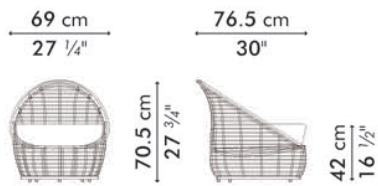

OASIS

KENETHCOBONPUE

EASY ARMCHAIR
LOUNGE CHAIR

⚙ polyethylene fiber, nylon twine, aluminum

OASIS

Easy Armchair

6.5 kg / 14 lbs

0.41 m³

SEAT 1.35 m / 1.5 yds
 PILLOWS 1 pc 56x56 cm / 22"x22"
 0.65 m / 0.70 yds

Lounge Chair

13 kg / 29 lbs

0.71 m³

SEAT 2.4 m / 2.7 yds
 PILLOWS 1 pc 61x61 cm / 24"x24"
 0.70 m / 0.75 yds
 1 pc 49x33 cm / 19"x13"
 0.60 m / 0.65 yds

Ottoman

5.5 kg / 12 lbs

0.19 m³

1.5 m / 1.7 yds

OUTDOOR polyethylene fiber, nylon twine, aluminum

whitewash

brown