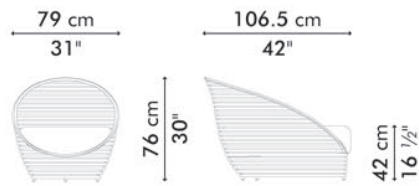

OASIS

KENETHCOBONPUE

EASY ARMCHAIR
LOUNGE CHAIR

⚙ polyethylene fiber, nylon twine, aluminum

OASIS

Easy Armchair

6.5 kg / 14 lbs

0.41 m³

SEAT 1.35 m / 1.5 yds
 PILLOWS 1 pc 56x56 cm / 22"x22"
 0.65 m / 0.70 yds

Lounge Chair

13 kg / 29 lbs

0.71 m³

SEAT 2.4 m / 2.7 yds
 PILLOWS 1 pc 61x61 cm / 24"x24"
 0.70 m / 0.75 yds
 1 pc 49x33 cm / 19"x13"
 0.60 m / 0.65 yds

Ottoman

5.5 kg / 12 lbs

0.19 m³

1.5 m / 1.7 yds

OUTDOOR polyethylene fiber, nylon twine, aluminum

whitewash

brown