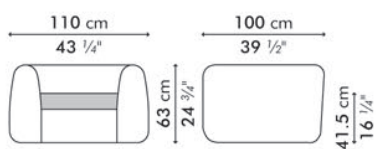

MATILDA

KENETHCOBONPUE

EASY ARMCHAIR
EASYCHAIR

🏠 rattan
⚙️ polyethylene fiber, steel

MATILDA

Easy Armchair

	INDOOR	OUTDOOR
	17 kg / 38 lbs	30.5 kg / 67 lbs
	0.79 m ³	0.79 m ³
	2.10 m / 2.30 yds	

Easy Chair

	INDOOR	OUTDOOR
	12 kg / 27 lbs	24 kg / 53 lbs
	0.58 m ³	0.58 m ³
	2.10 m / 2.30 yds	

Ottoman

	INDOOR	OUTDOOR
	7 kg / 16 lbs	15 kg / 33 lbs
	0.24 m ³	0.24 m ³
	1.10 m / 1.25 yds	

INDOOR rattan

brown

OUTDOOR polyethylene fiber, steel