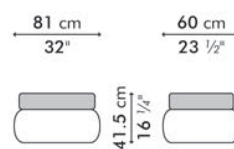

MATILDA

KENETHCOBONPUE

EASY ARMCHAIR
EASYCHAIR

🏠 rattan
⚙️ polyethylene fiber, steel

MATILDA

Easy Armchair

	INDOOR	OUTDOOR
	17 kg / 38 lbs	30.5 kg / 67 lbs
	0.79 m ³	0.79 m ³
	2.10 m / 2.30 yds	

Easy Chair

	INDOOR	OUTDOOR
	12 kg / 27 lbs	24 kg / 53 lbs
	0.58 m ³	0.58 m ³
	2.10 m / 2.30 yds	

Ottoman

	INDOOR	OUTDOOR
	7 kg / 16 lbs	15 kg / 33 lbs
	0.24 m ³	0.24 m ³
	1.10 m / 1.25 yds	

INDOOR rattan

brown

OUTDOOR polyethylene fiber, steel