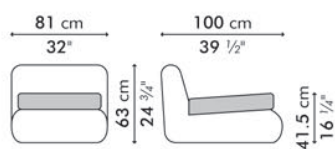

MATILDA

KENETHCOBONPUE

EASY ARMCHAIR
EASYCHAIR

🏠 rattan
⚙️ polyethylene fiber, steel

MATILDA

Easy Armchair

	INDOOR	OUTDOOR
	17 kg / 38 lbs	30.5 kg / 67 lbs
	0.79 m ³	0.79 m ³
	2.10 m / 2.30 yds	

Easy Chair

	INDOOR	OUTDOOR
	12 kg / 27 lbs	24 kg / 53 lbs
	0.58 m ³	0.58 m ³
	2.10 m / 2.30 yds	

Ottoman

	INDOOR	OUTDOOR
	7 kg / 16 lbs	15 kg / 33 lbs
	0.24 m ³	0.24 m ³
	1.10 m / 1.25 yds	

INDOOR rattan

brown

OUTDOOR polyethylene fiber, steel